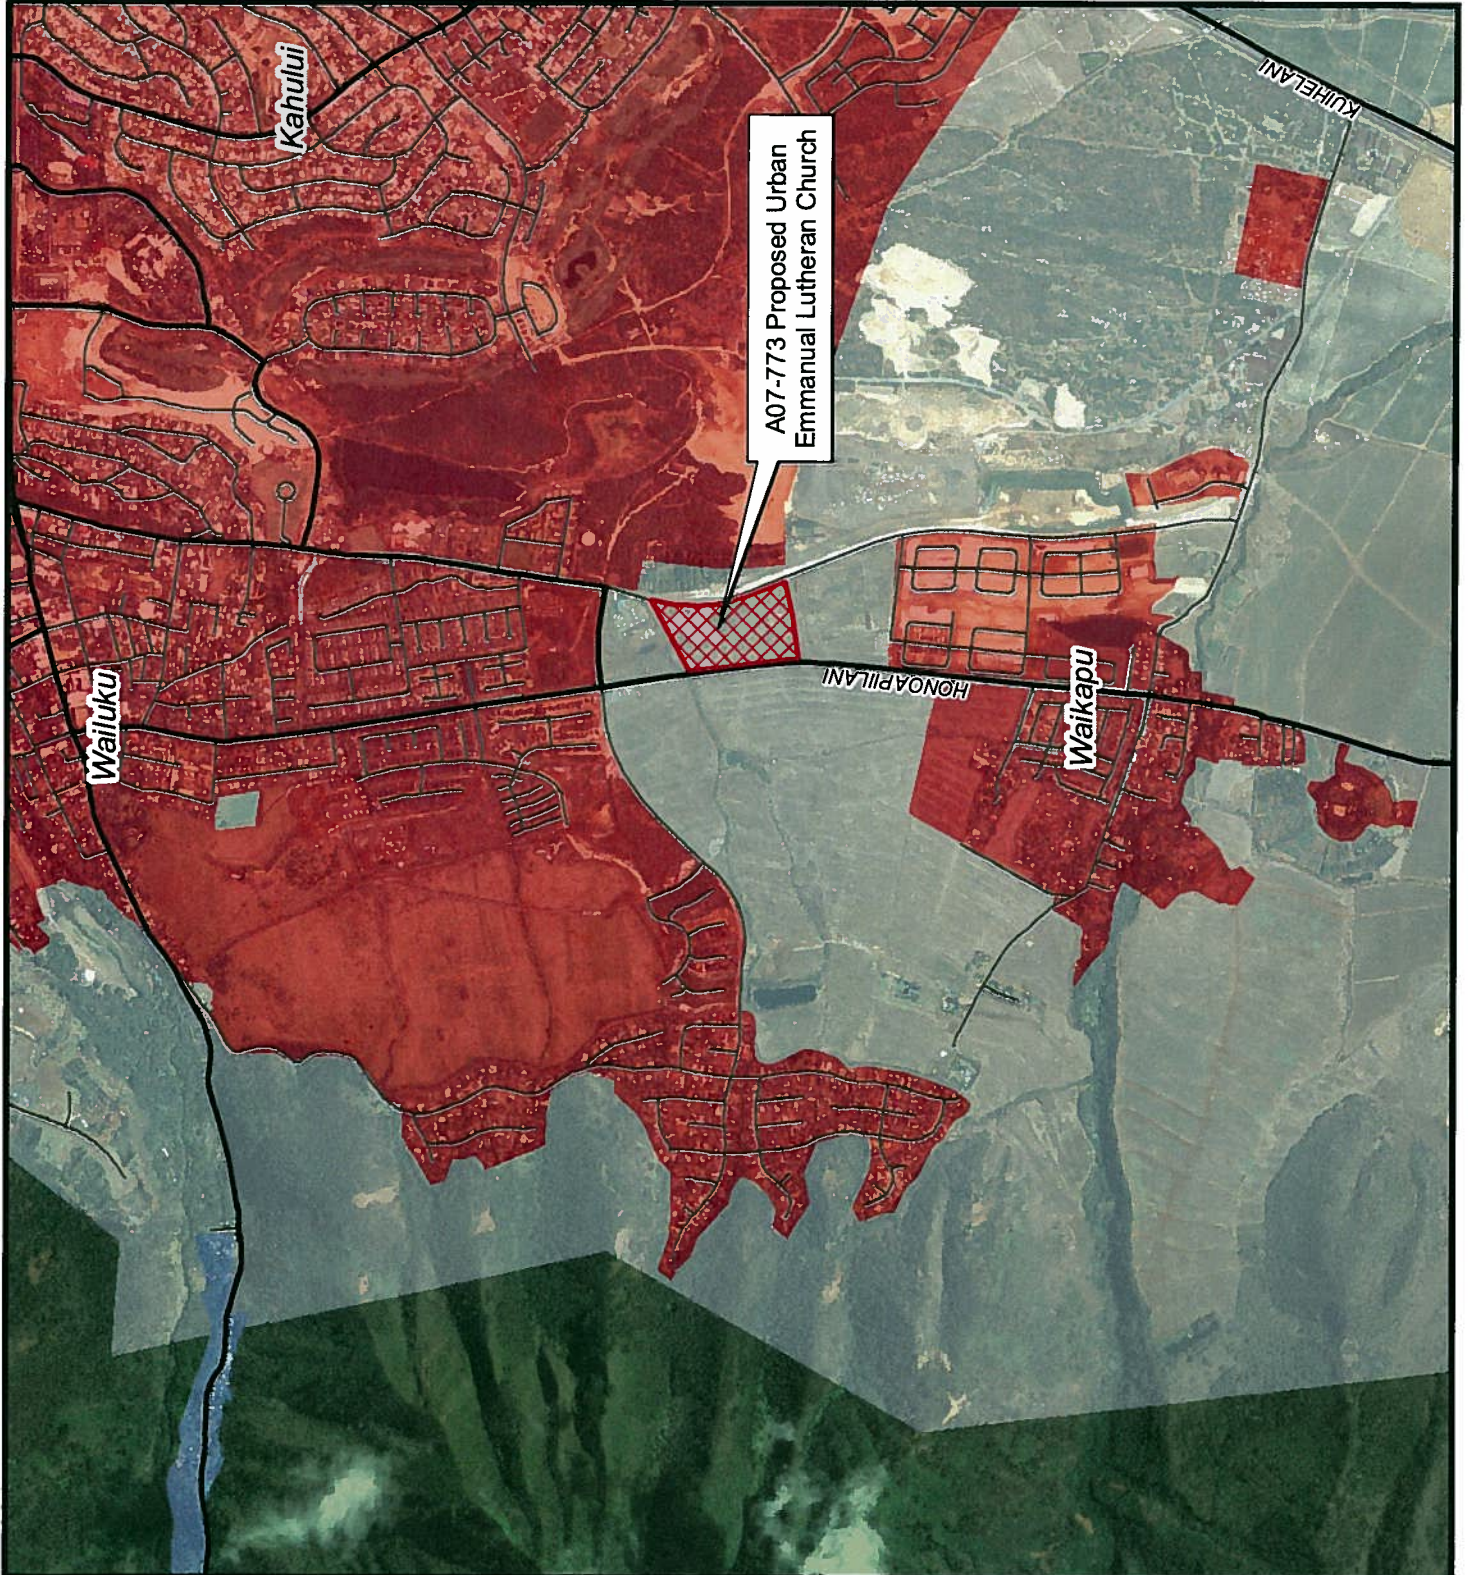

**State Land Use Districts
Waikapu Area**

Legend

State Land Use Districts

LUDCODE

- AG
- Conservation
- Rural
- Urban
- Project Site

This is not a zoning map.
Please contact the Planning
Department for Zoning
confirmation.

Feet

0 325 650 1,300 1,950 2,600

1 inch equals 2,000 feet

3 JUL 2007

PREPARED BY:

Long Range Planning Division
Department of Planning
County of Maui
250 South High Street
Waikapu, Hawaii 96793

A07-773 Proposed Urban
Emmanual Lutheran Church