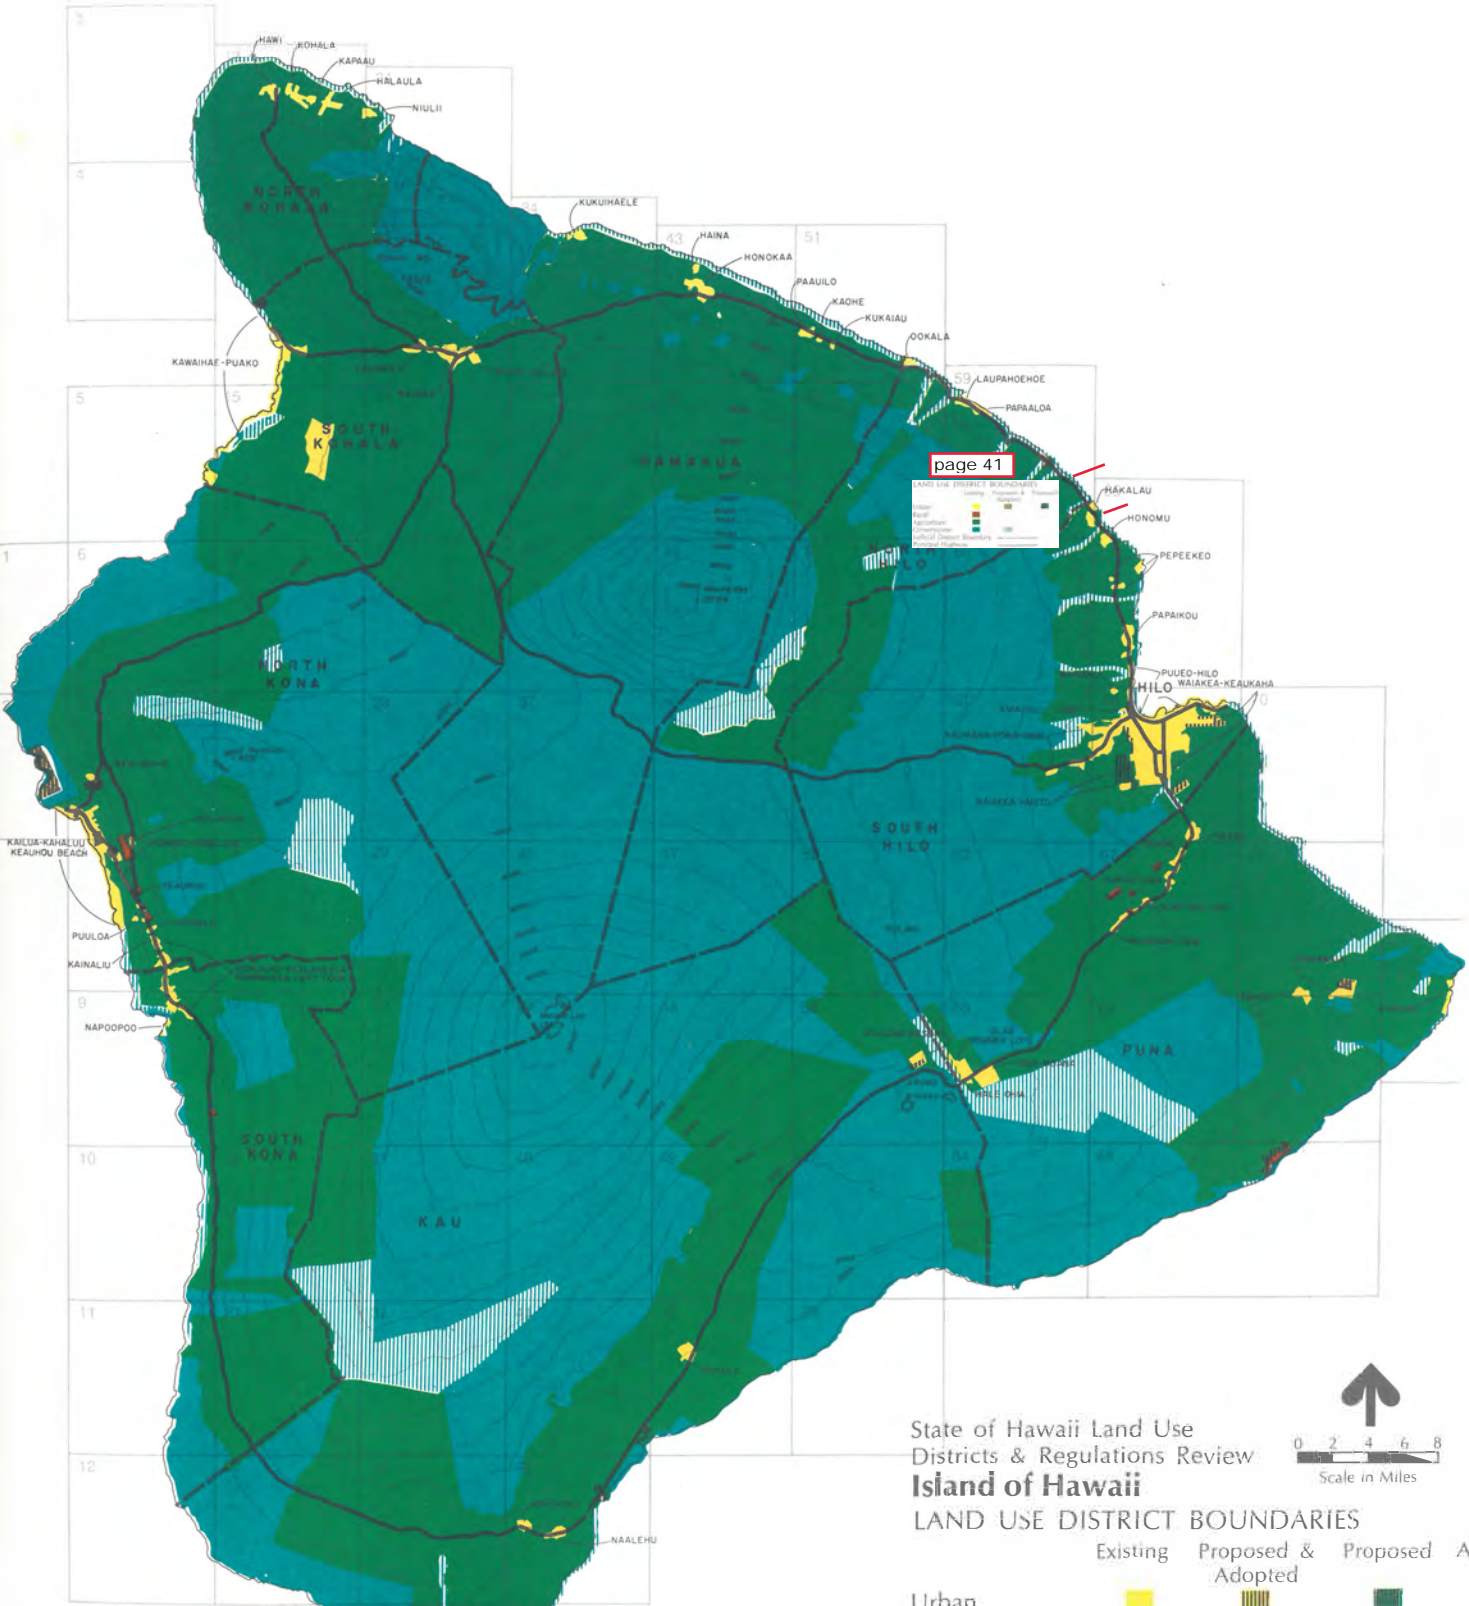

page 41

State of Hawaii Land Use Districts & Regulations Review
Island of Hawaii

LAND USE DISTRICT BOUNDARIES

	Existing	Proposed & Adopted	Proposed	Adopted
Urban				
Rural				
Agriculture				
Conservation				
Judicial District Boundary				
Principal Highway				
District Boundary Map Key				
See Appendix D				
Eckbo, Dean, Austin & Williams				
August 1969				