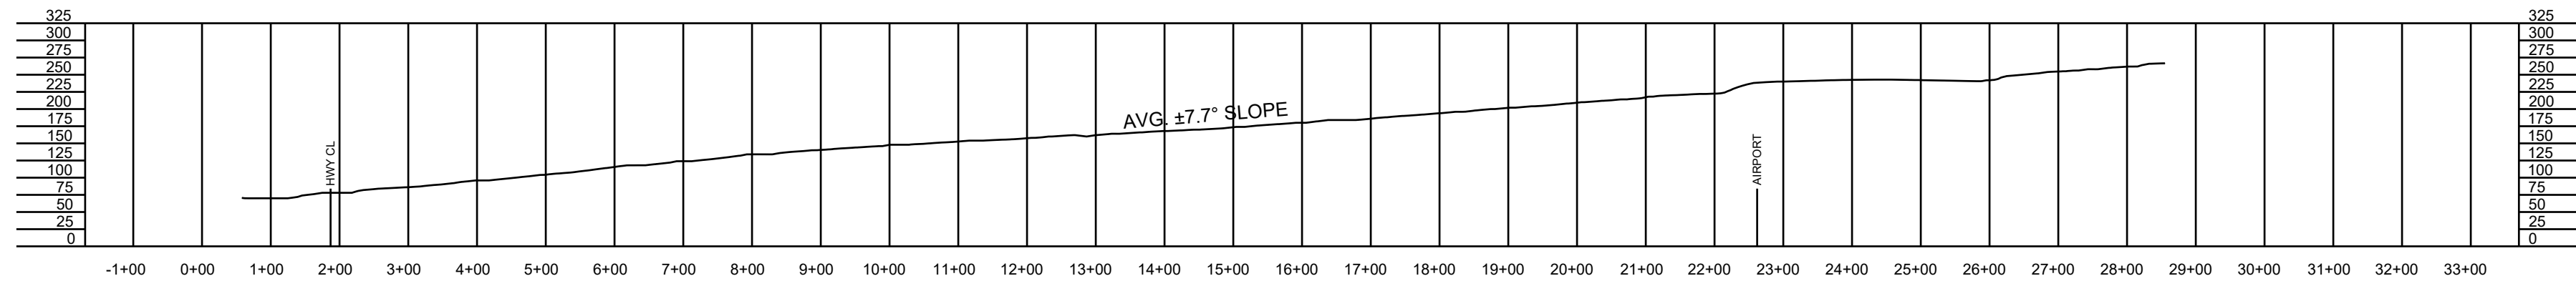

TYPICAL POCKET PARK CONCEPT A

TYPICAL POCKET PARK CONCEPT B

TYPICAL POCKET PARK CONCEPT C

SECTION A

SECTION B

SECTION C

SECTIONS PROFILES

SCALE 1"=20'