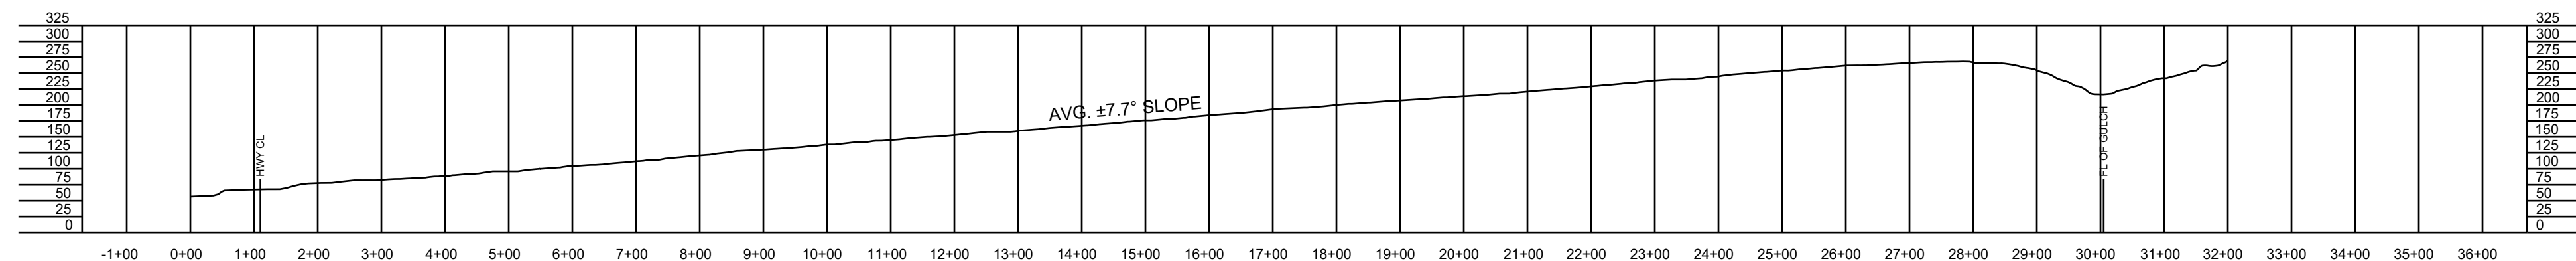

TYPICAL POCKET PARK CONCEPT A

TYPICAL POCKET PARK CONCEPT B

TYPICAL POCKET PARK CONCEPT C

SECTION A

SECTION B

SECTION C

SECTIONS PROFILES

SCALE 1"=20'