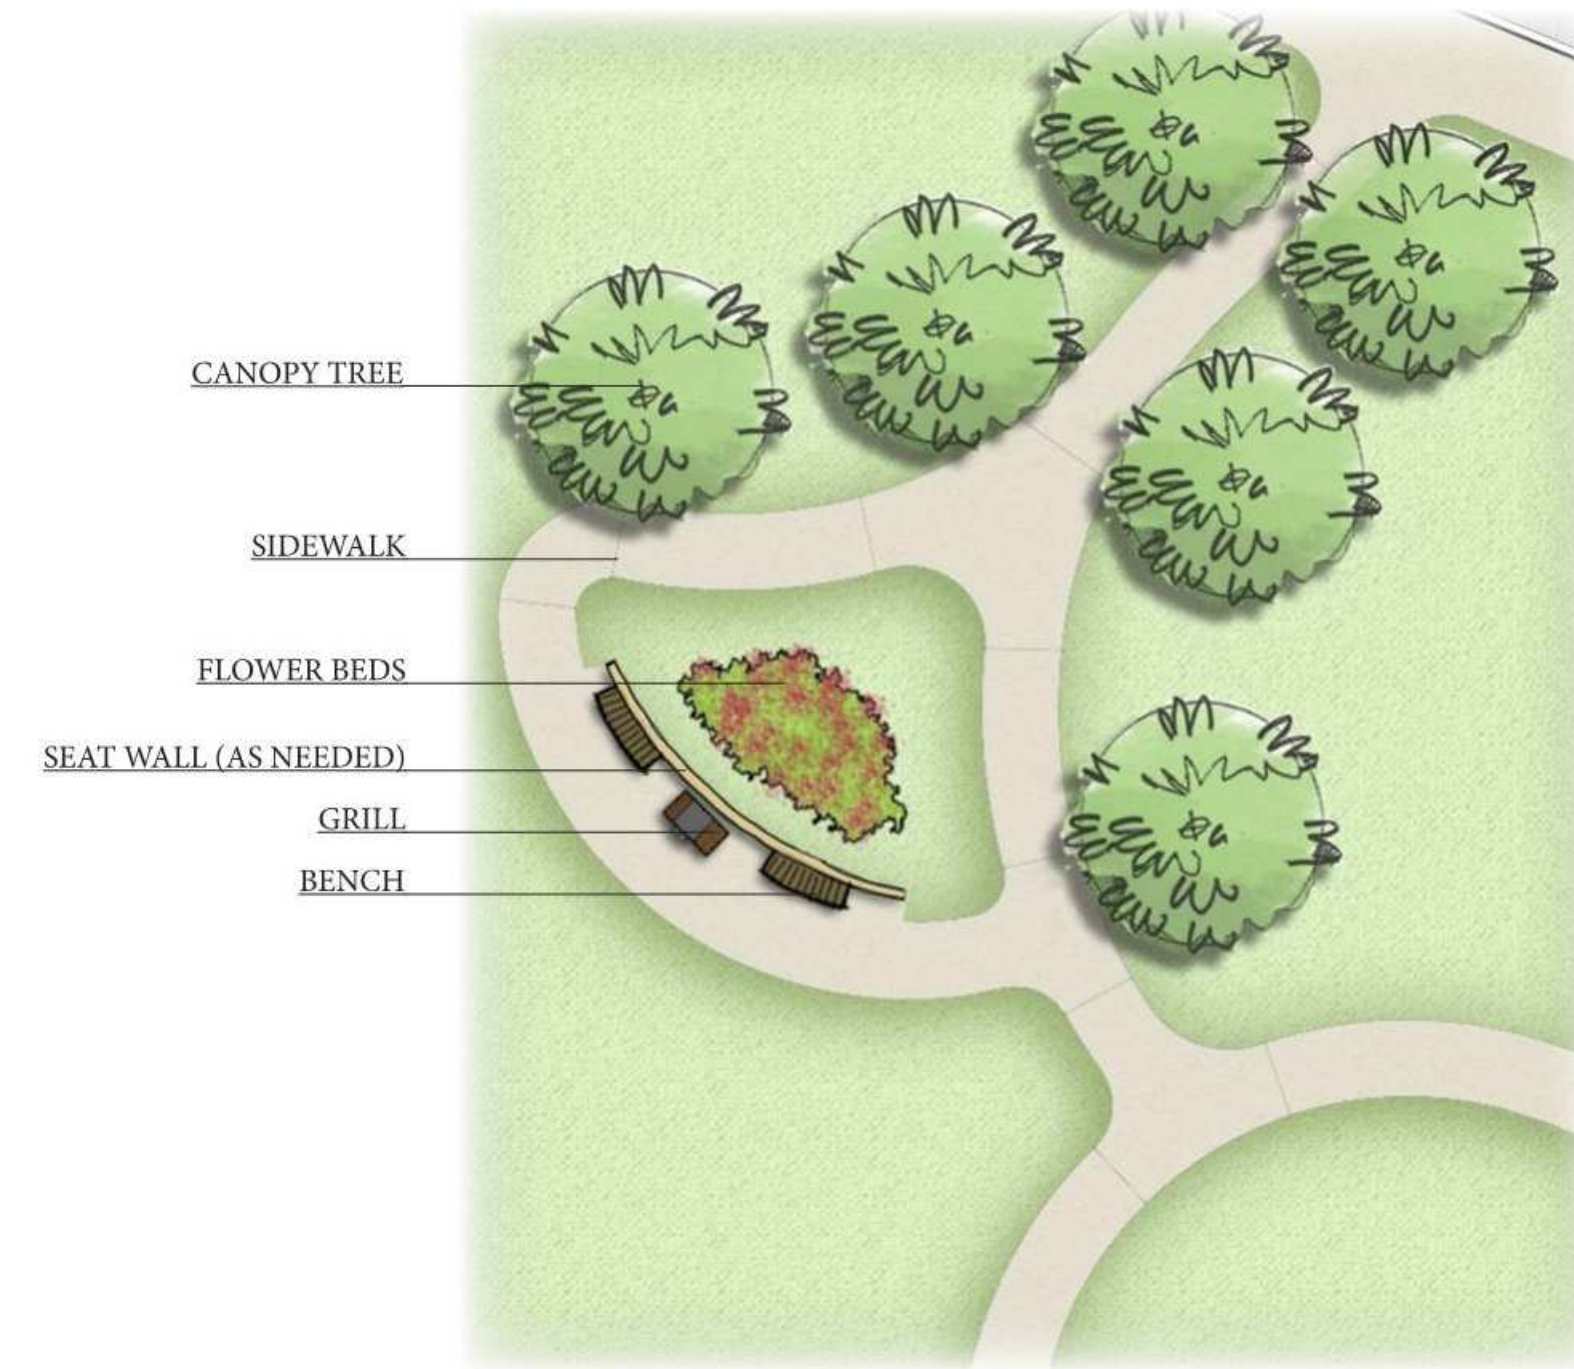

TYPICAL POCKET PARK CONCEPT A

TYPICAL POCKET PARK CONCEPT B

TYPICAL POCKET PARK CONCEPT C

SECTION A

SECTION B

SECTION C

SECTIONS PROFILES

SCALE 1"=20'

TYPICAL POCKET PARK & SECTIONS EXHIBITS

Pulelehua

WEST MAUI PROJECT DISTRICT 5

Mahinahina & Kahana, Lahaina  
Island of Maui, Hawaii  
October 31, 2019

Maui Oceanview LP  
Kimley»Horn