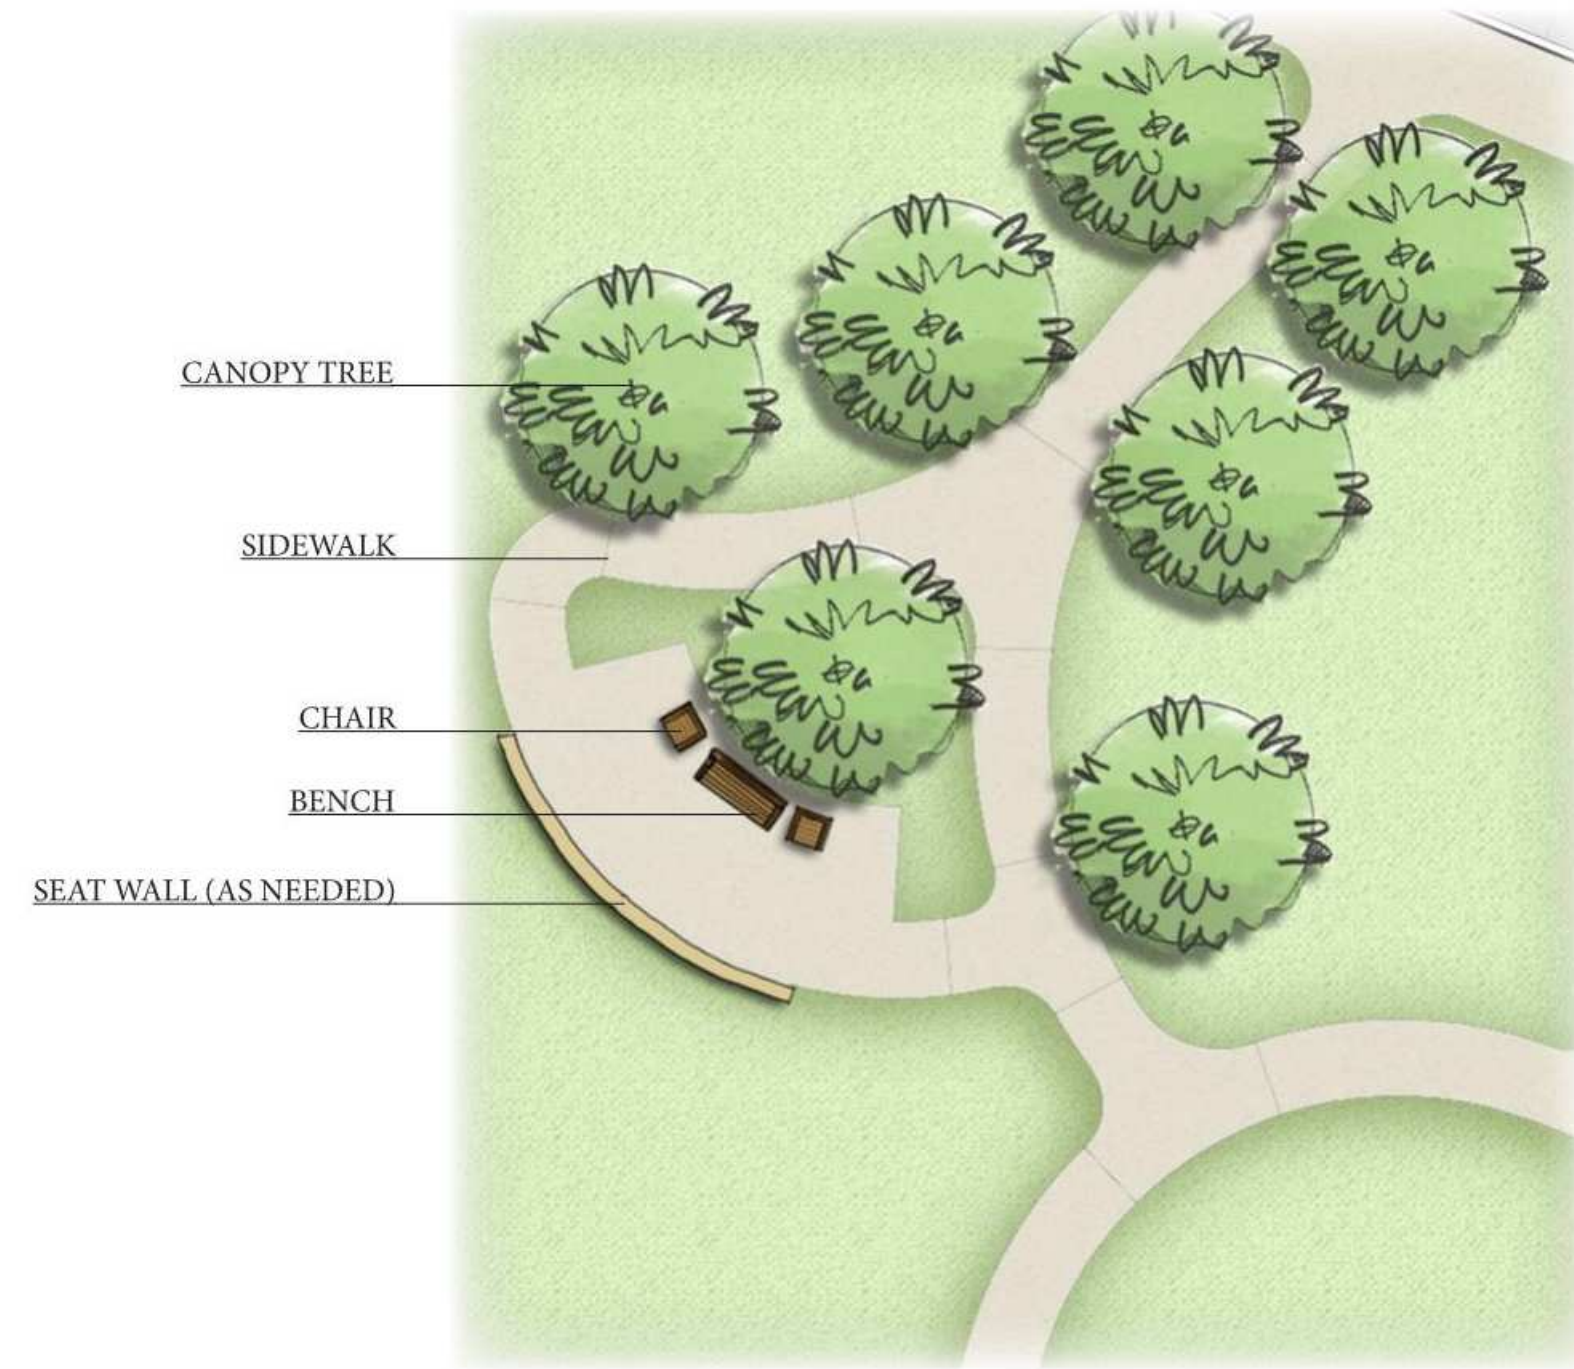

TYPICAL POCKET PARK CONCEPT A

TYPICAL POCKET PARK CONCEPT B

TYPICAL POCKET PARK CONCEPT C

SECTION A

SECTION B

SECTION C

SECTIONS PROFILES

SCALE 1"=20'

TYPICAL POCKET PARK & SECTIONS EXHIBITS

Pulelehua

WEST MAUI PROJECT DISTRICT 5

Mahinahina & Kahana, Lahaina  
Island of Maui, Hawaii  
October 31, 2019

Maui Oceanview LP  
Kimley»Horn