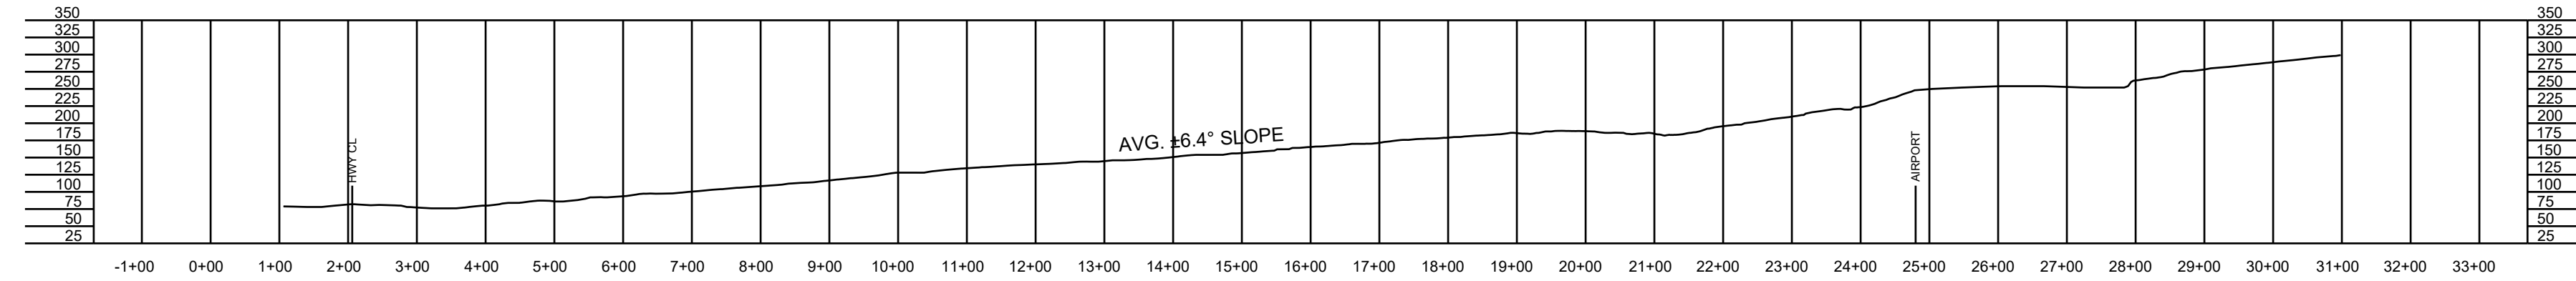

TYPICAL POCKET PARK CONCEPT A

TYPICAL POCKET PARK CONCEPT B

TYPICAL POCKET PARK CONCEPT C

SECTION A

SECTION B

SECTION C

SECTIONS PROFILES

SCALE 1"=20'