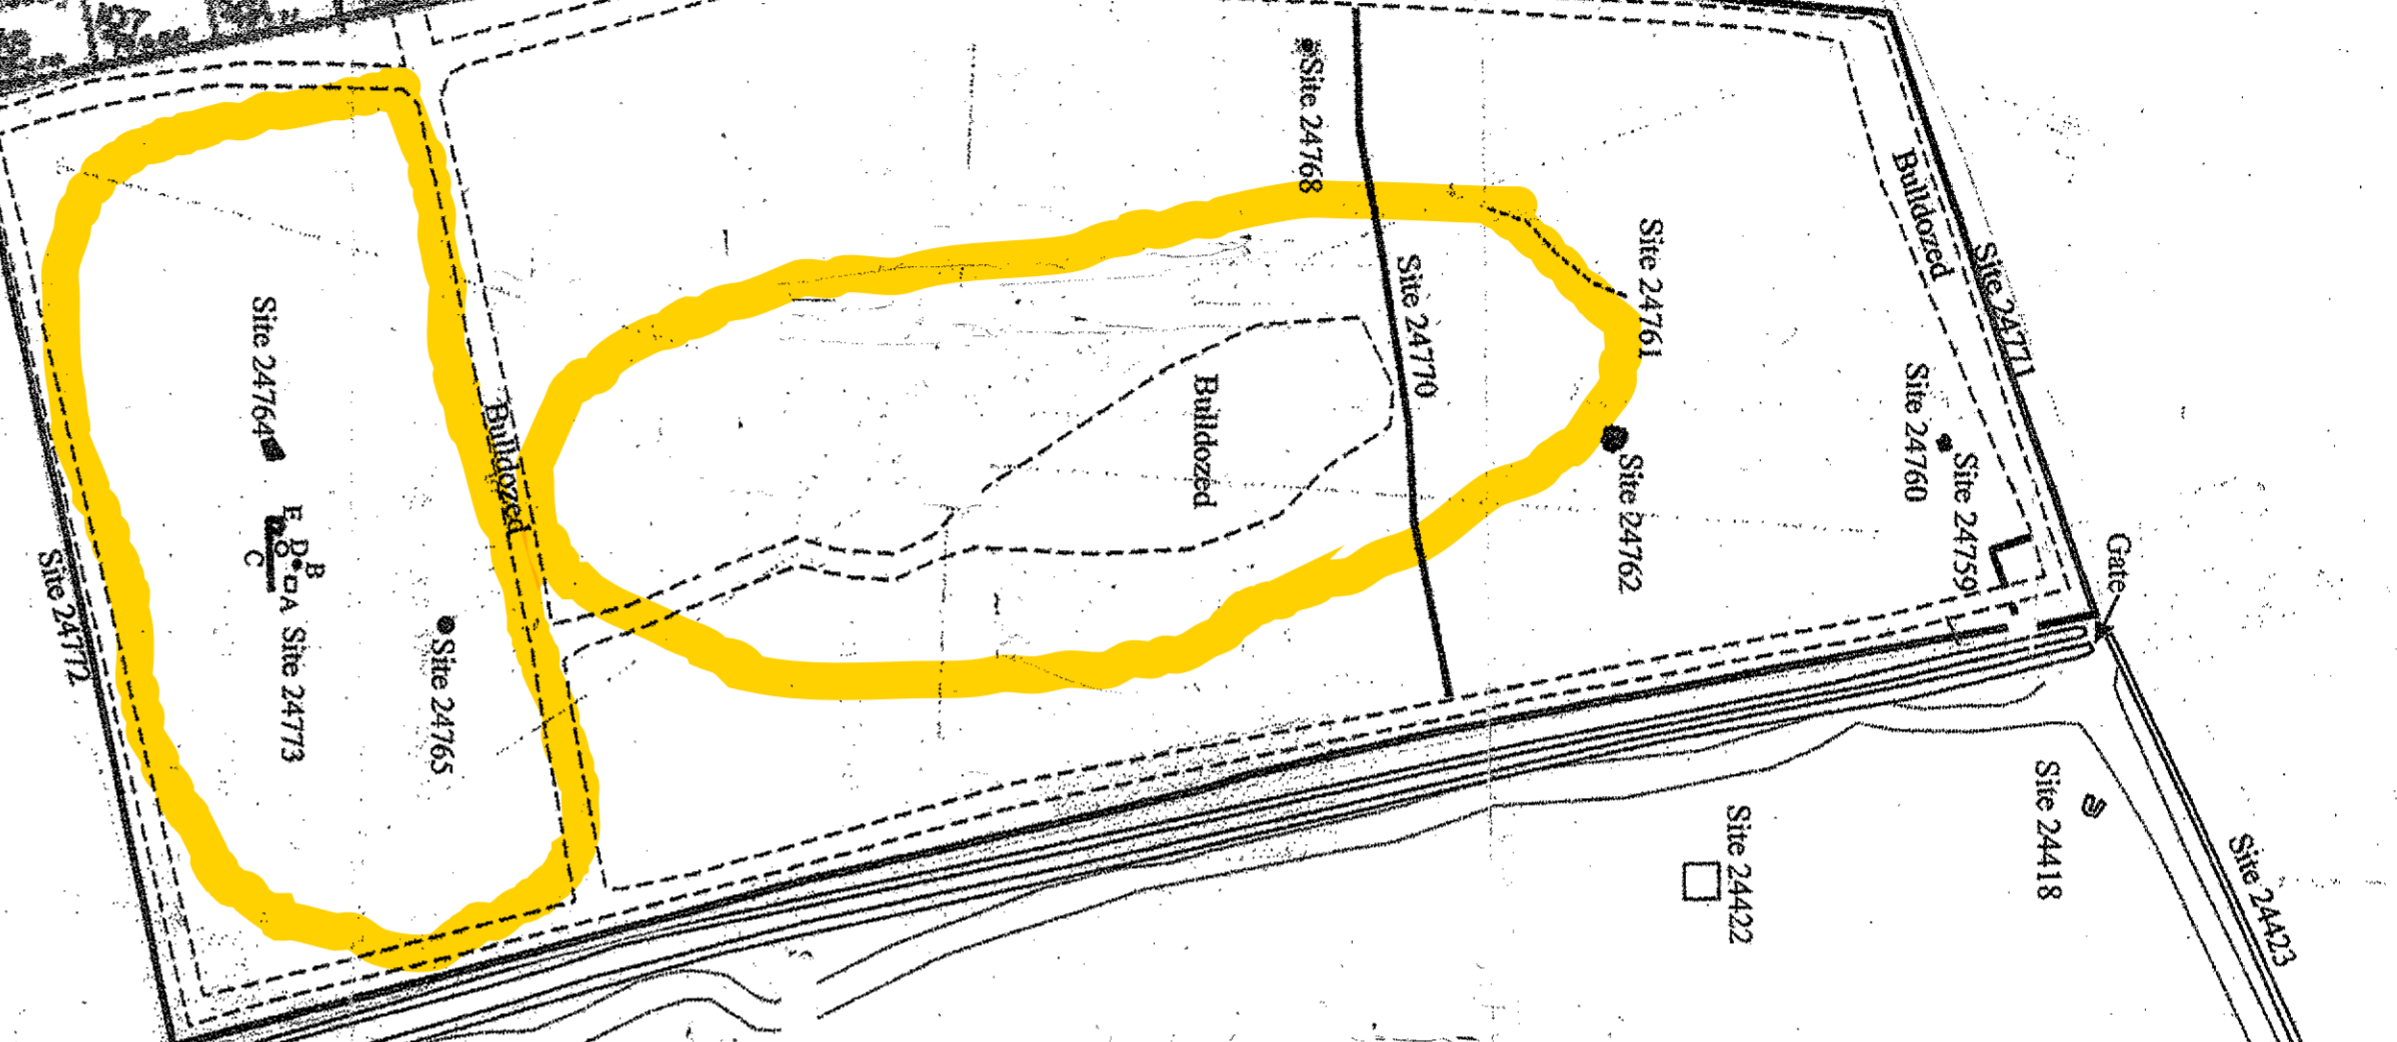

PLAT 07

7-3-046-105
1.003 AC.

Site 23834

7-3-009-007
45.667 AC.

SITE PLAN

1" = 200'