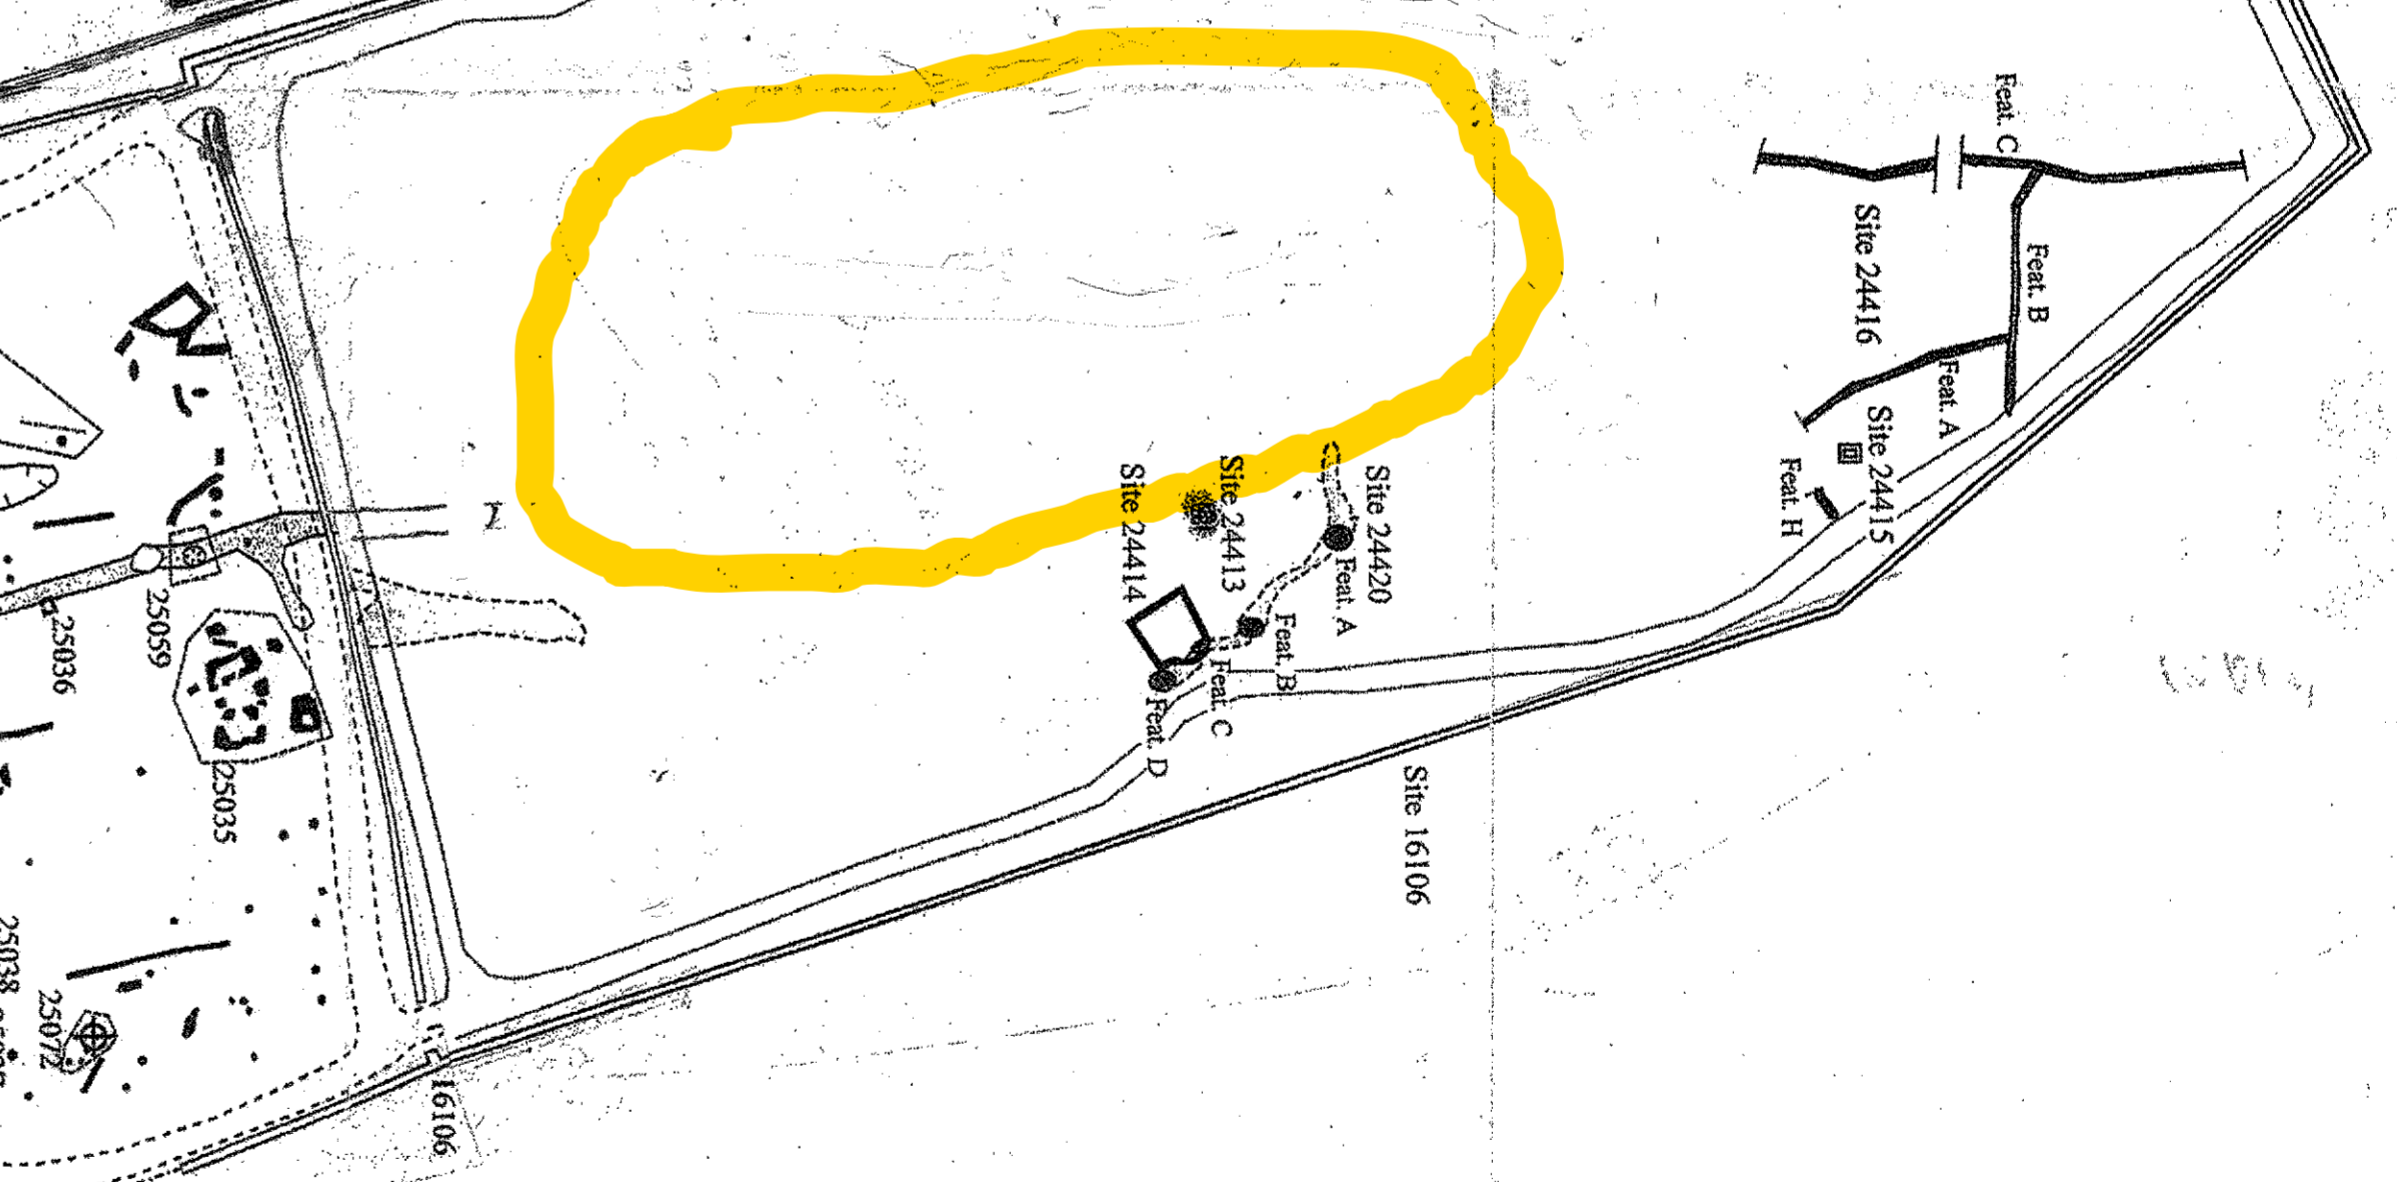

PLAT 07

7-3-046-105
1.003 AC.

Site 23834

7-3-009-007
45.667 AC.

SITE PLAN

1" = 200'