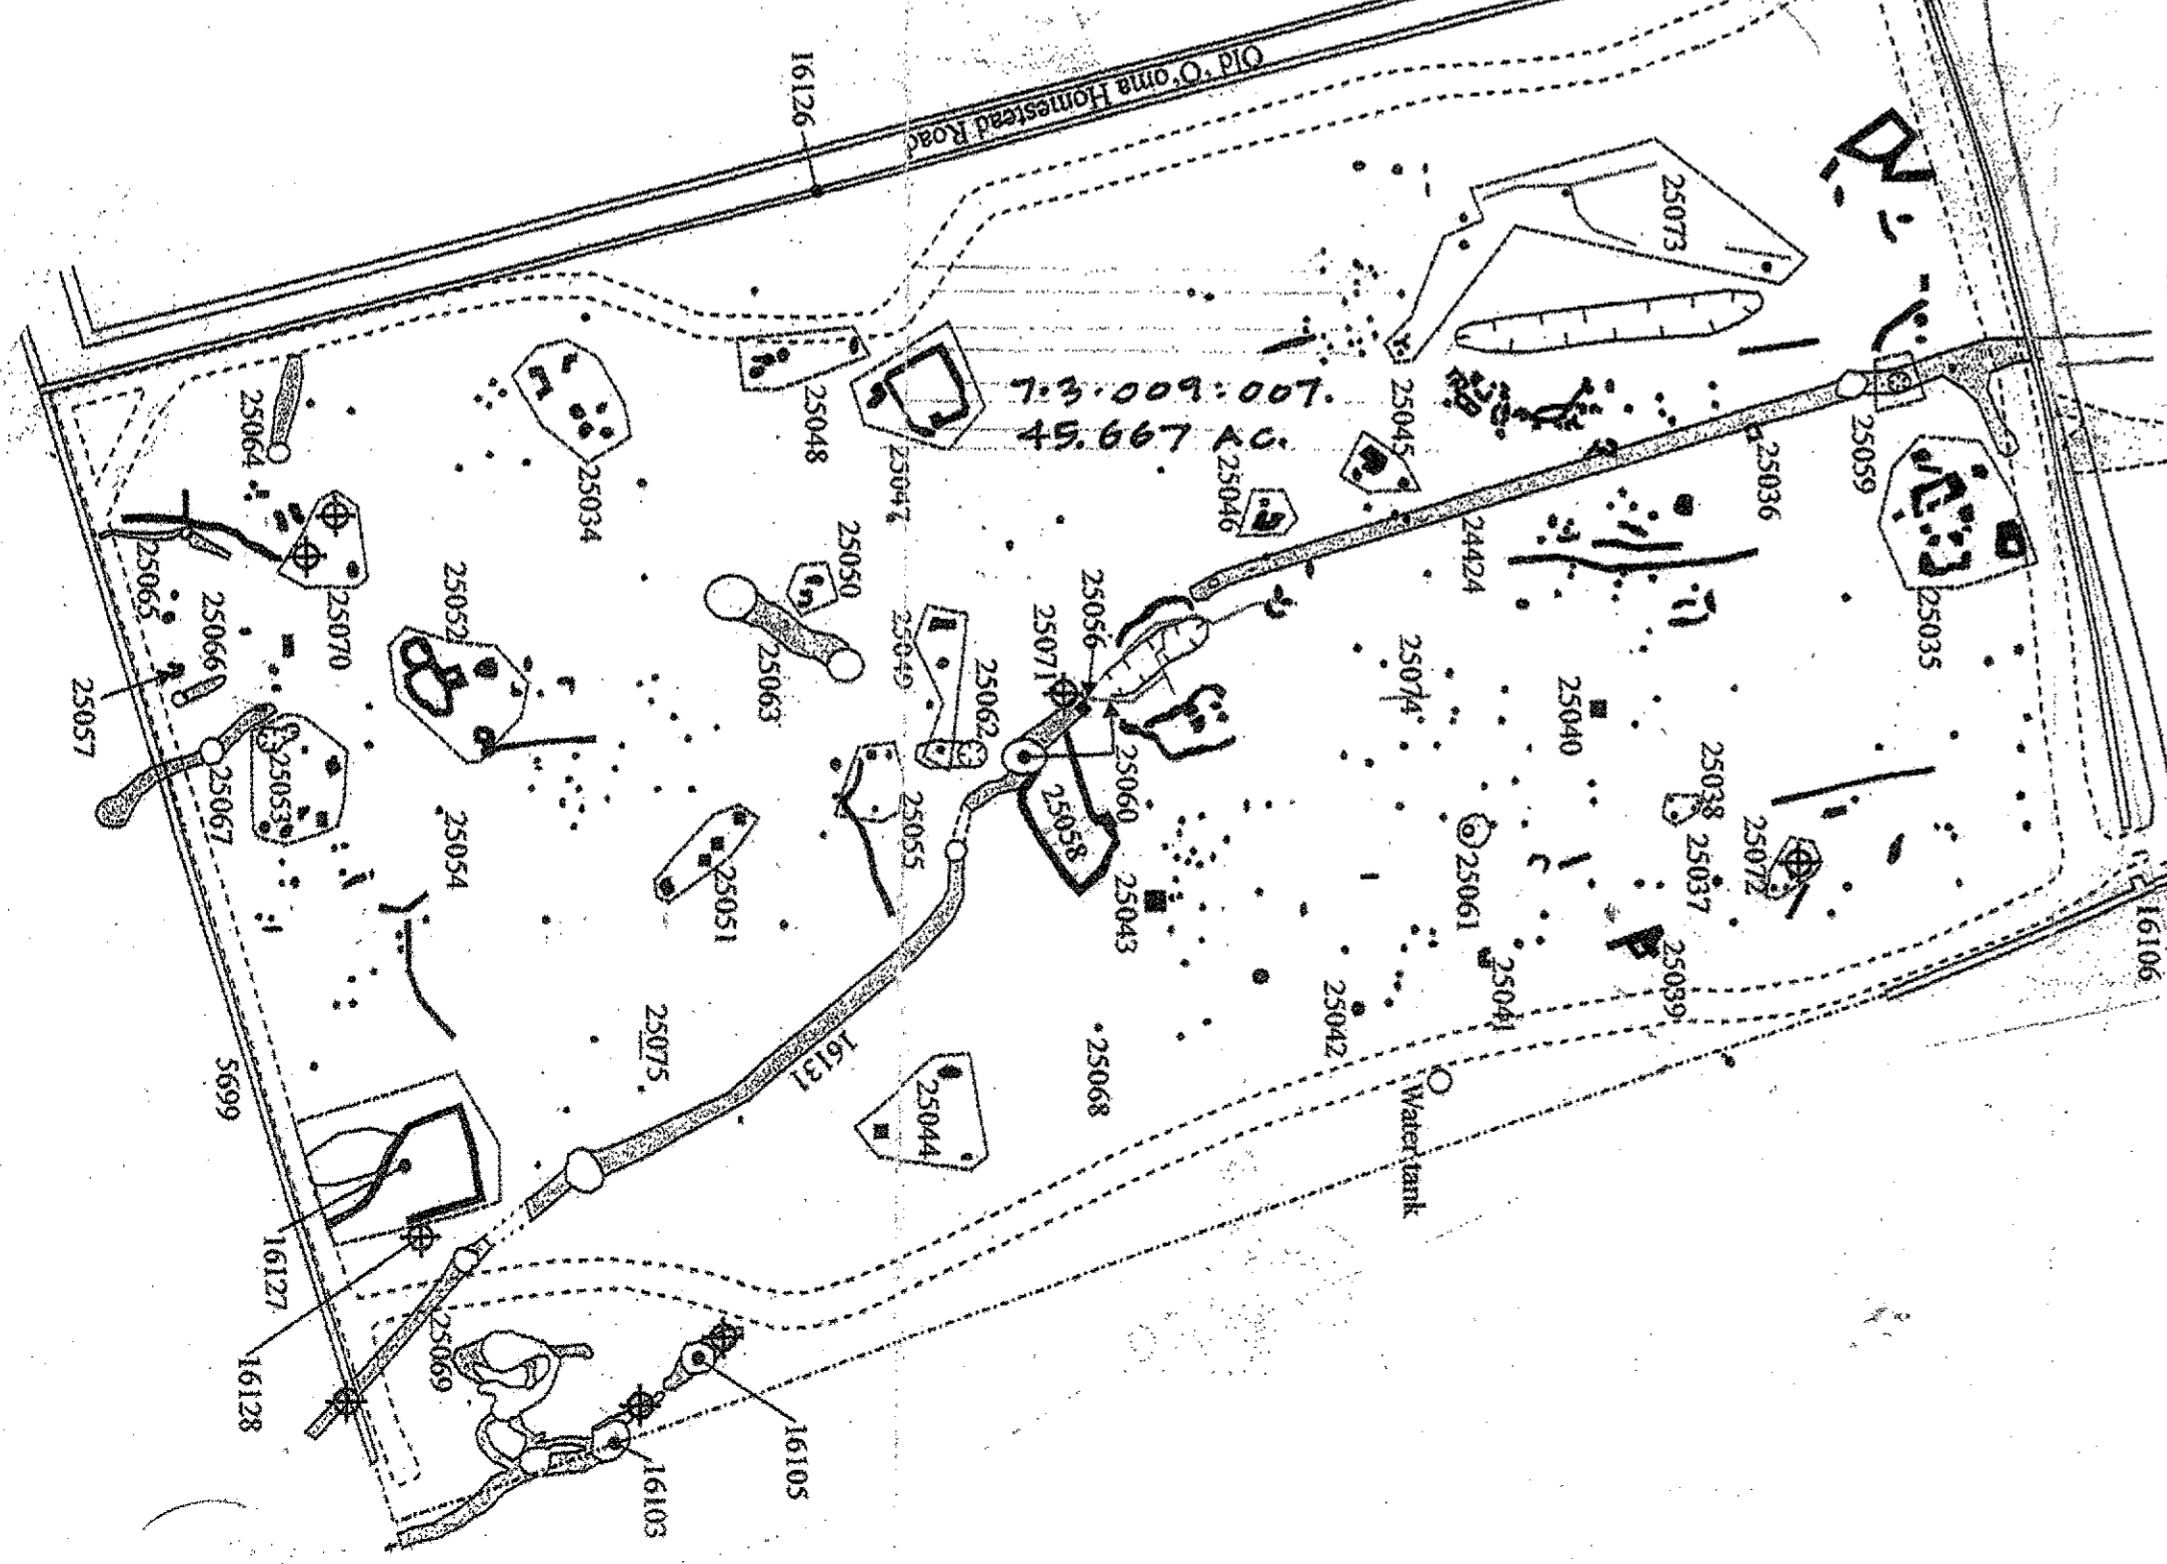

PLAT 07

7-3-046-105
1.003 AC.

Site 23834

7-3-009-007
45.667 AC.

SITE PLAN

1" = 200'