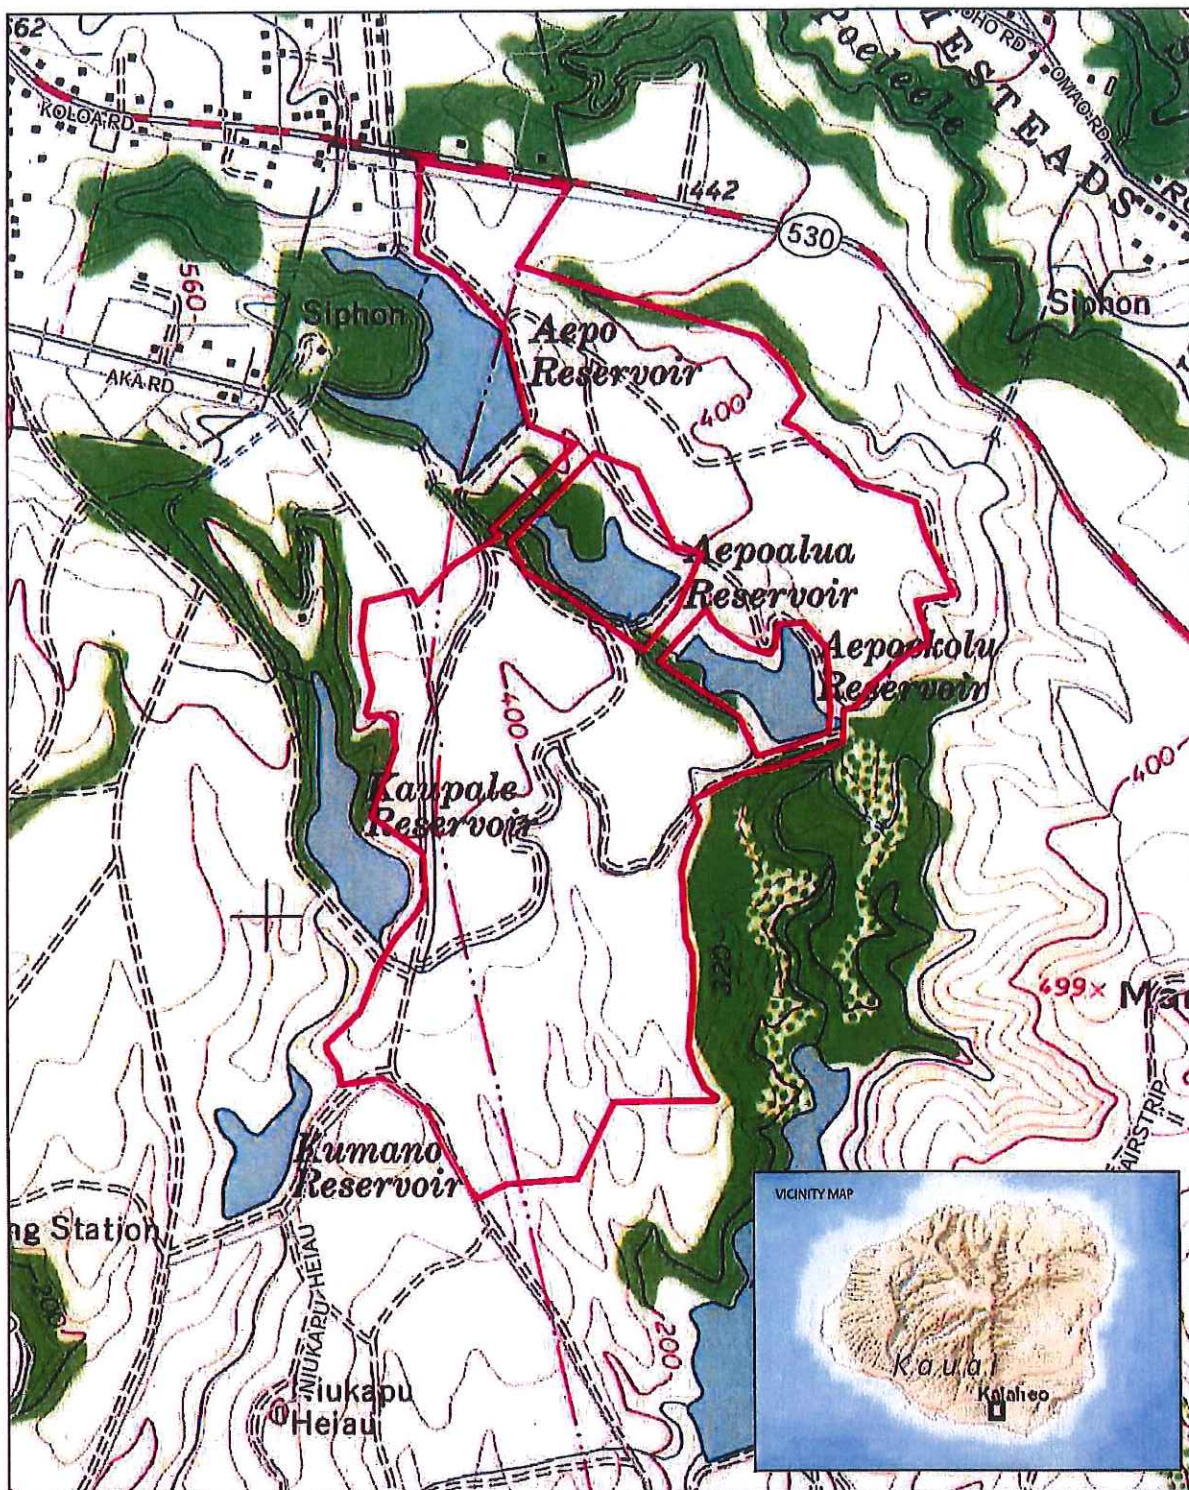

EXHIBIT "C-1"

LEGEND

Proposed Project Site

NOTES:

Basemap Source: USGS

The boundaries of the subject property and proposed project are approximations and may differ slightly from that shown.

FIGURE 2
Proposed Project Location
 Lawai Solar and Storage Project
 Koloa, Kaula, Hawaii

ch2m