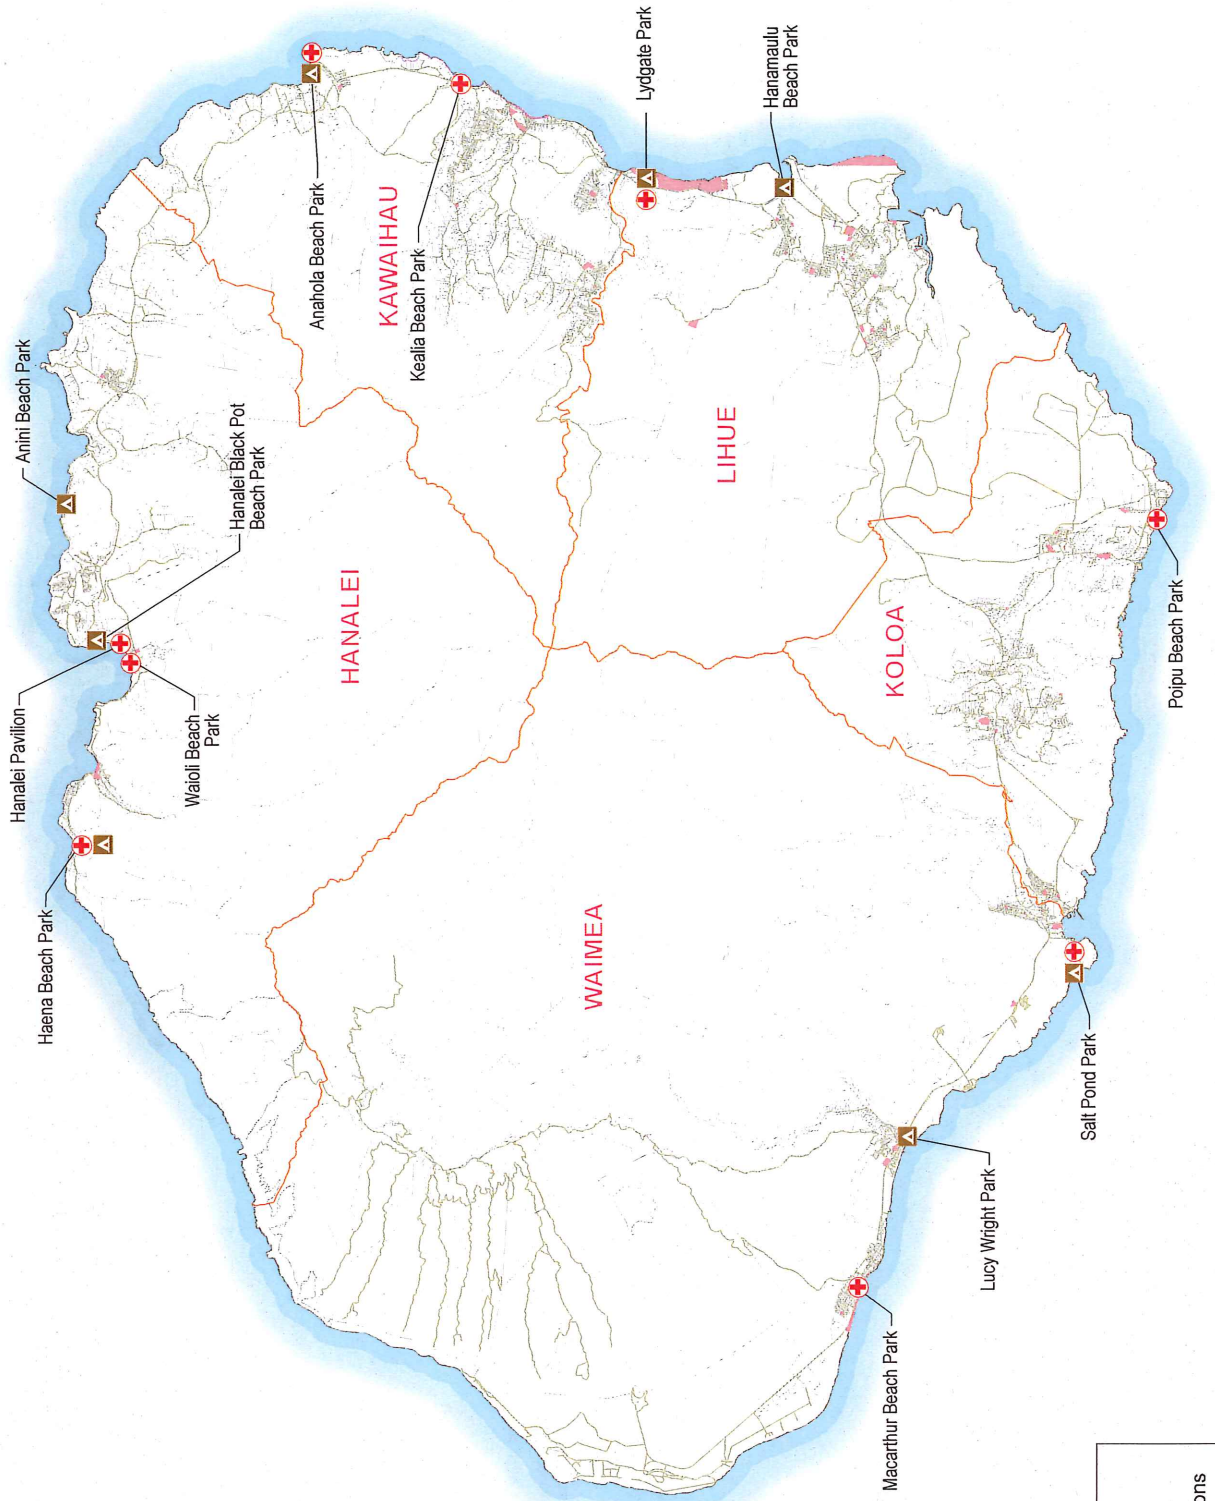

**LEGEND**

- Basketball

0 2 4  
MILES

**BASKETBALL**

Kauai Parks & Recreation Master Plan • County of Kauai Department of Parks & Recreation • 2013

**LEGEND**

- Campsites
- Lifeguard Stations