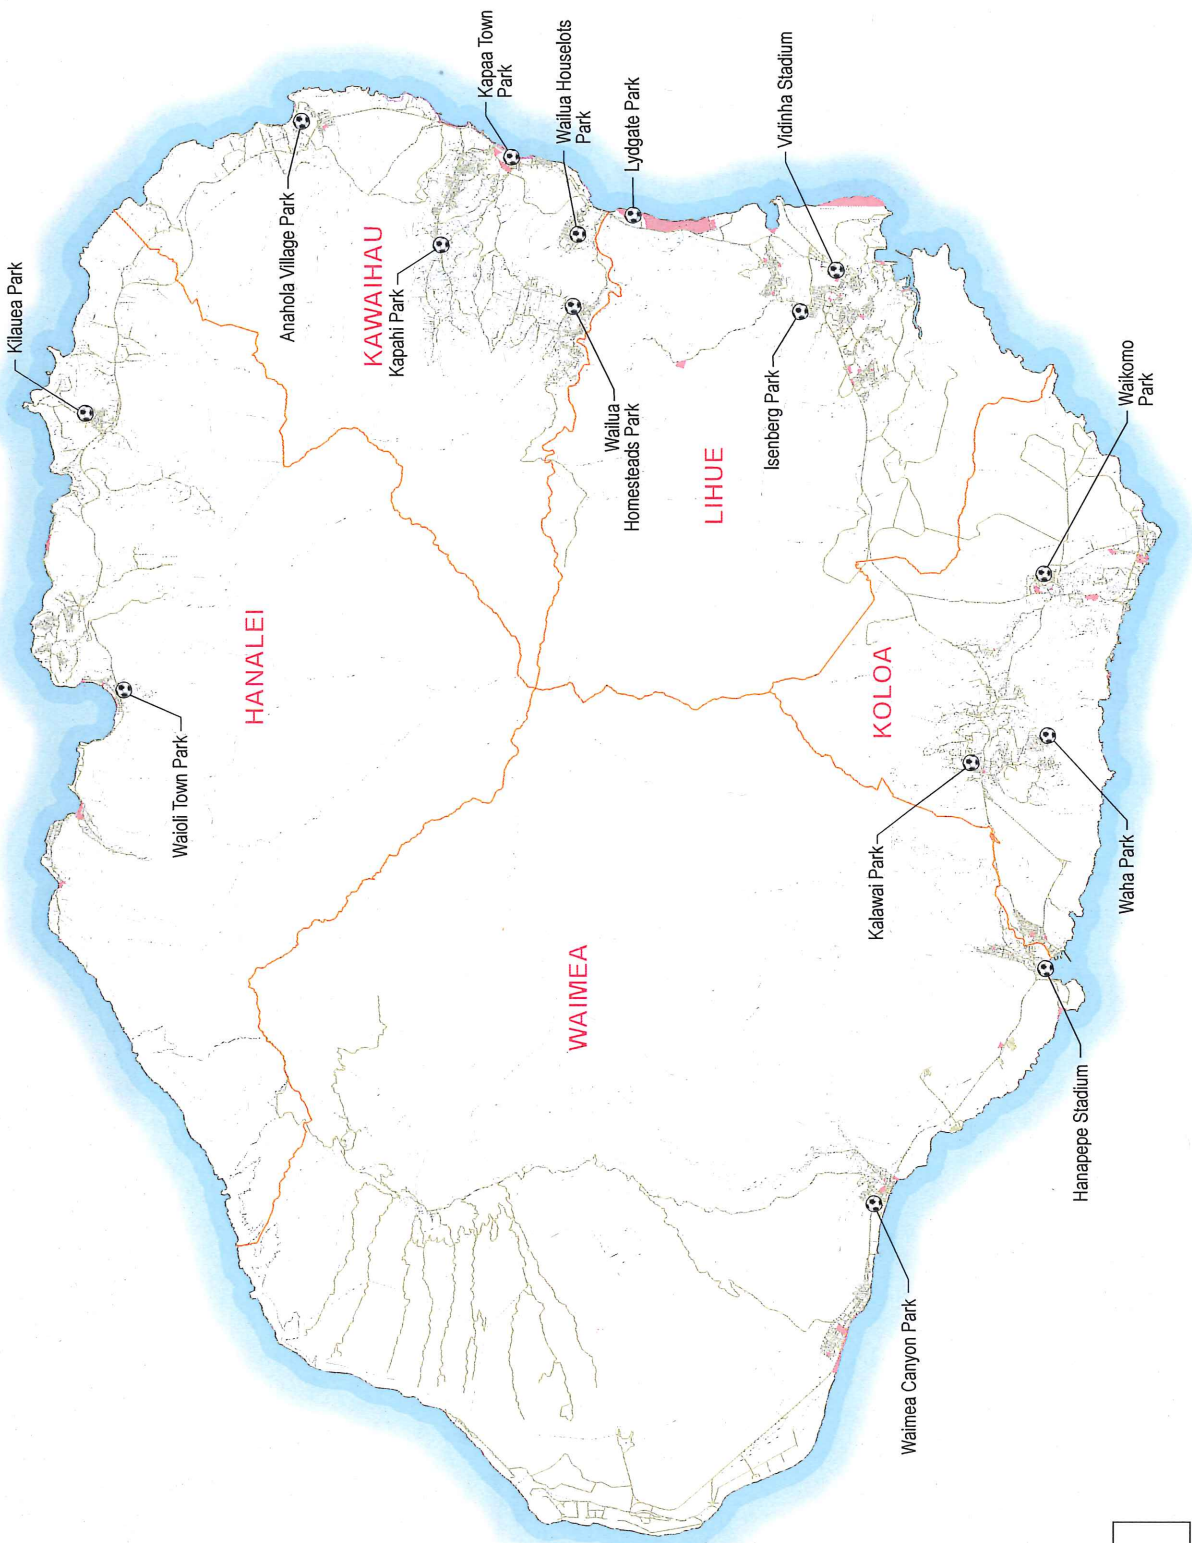

LEGEND
Soccer

SOCCER

Kauai Parks & Recreation Master Plan • County of Kauai Department of Parks & Recreation • 2013

B