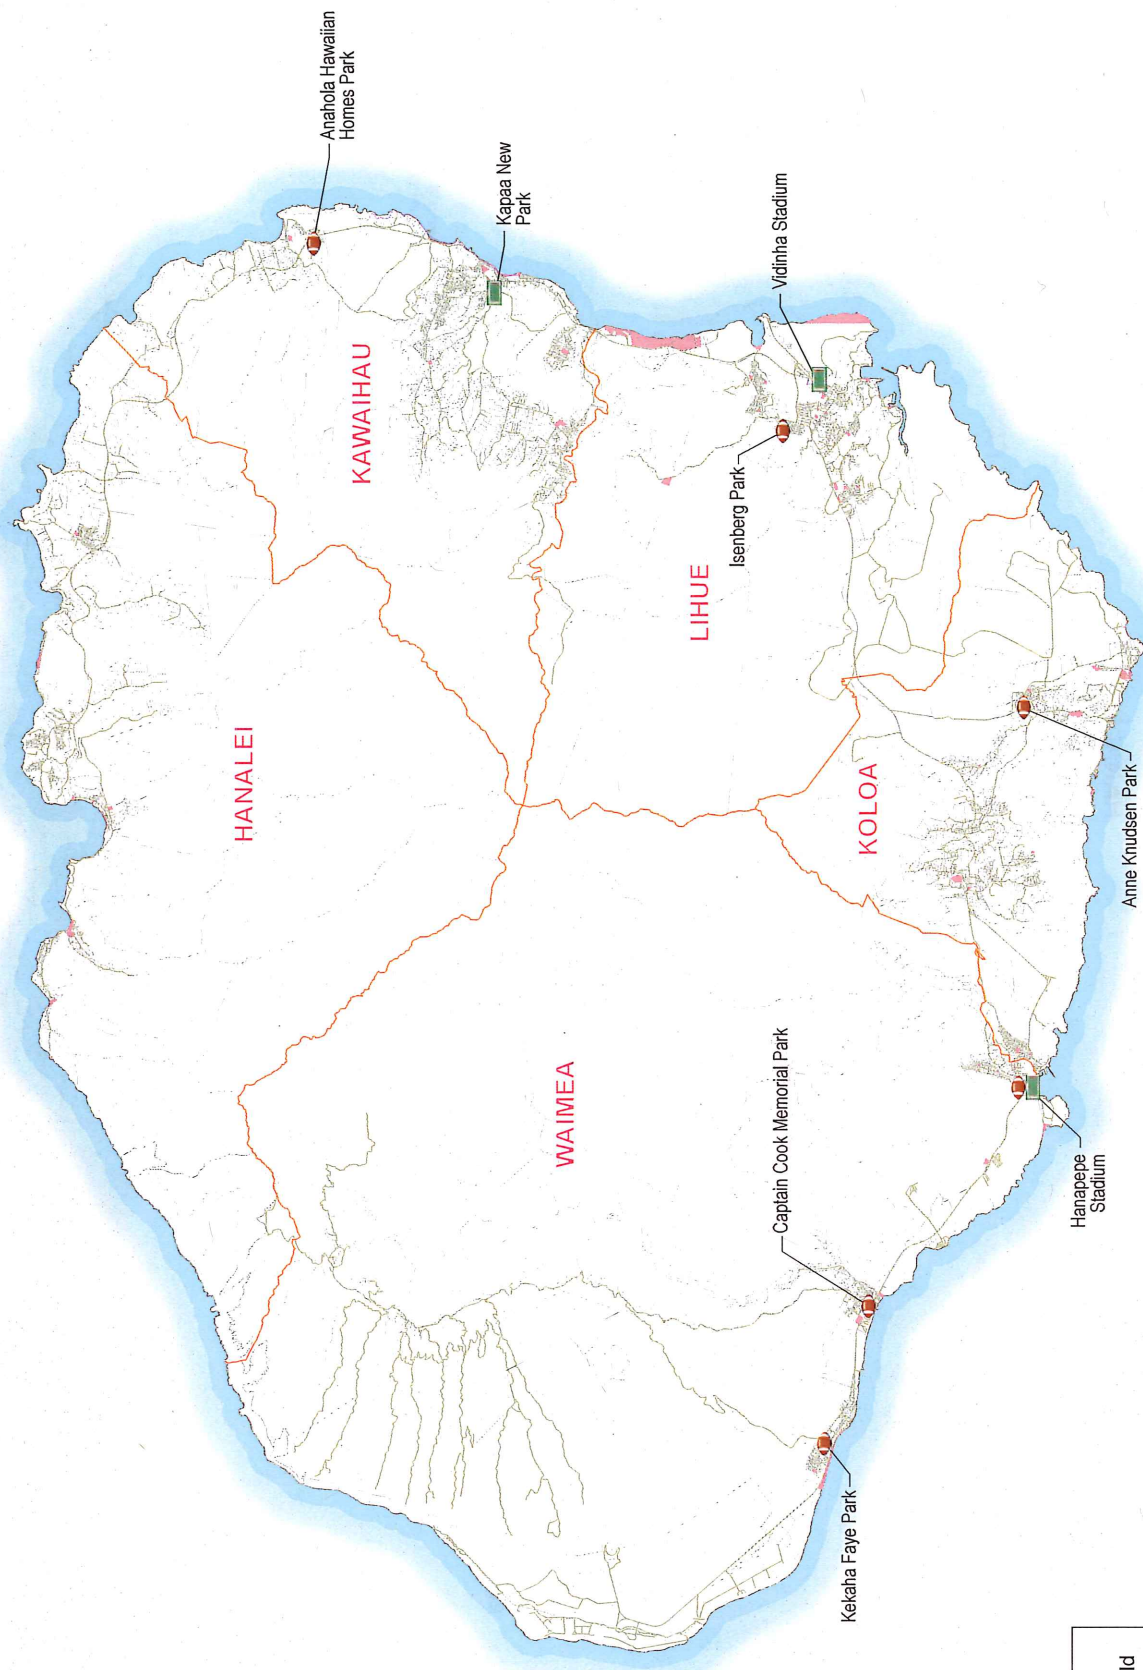

# B

**LEGEND**

- Comfort Station
- Port-a-Potty

0 2 4  
MILES

**COMFORT STATIONS/PORT-A-POTTIES**

Kauai | Parks & Recreation Master Plan • County of Kauai Department of Parks & Recreation • 2013