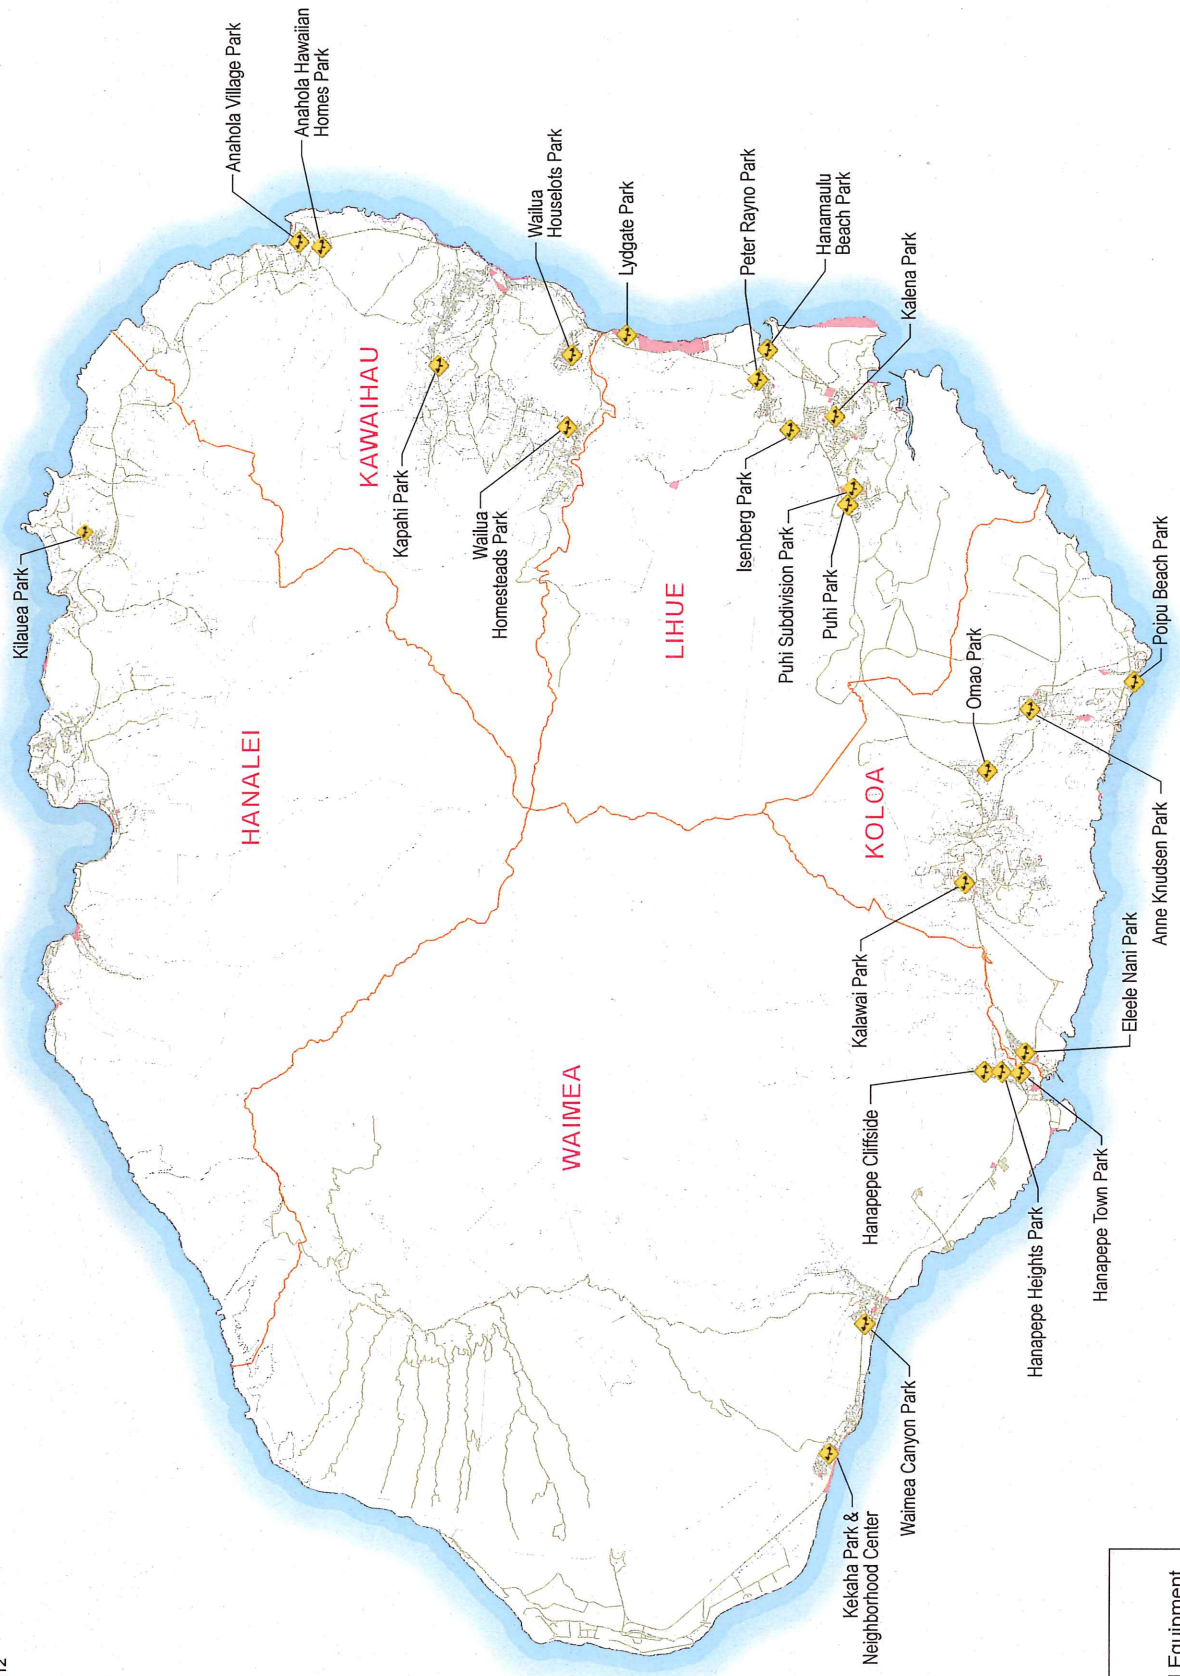

LEGEND
Playground Equipment

MILES

PLAYGROUND

Kauai Parks & Recreation Master Plan • County of Kauai Department of Parks & Recreation • 2013