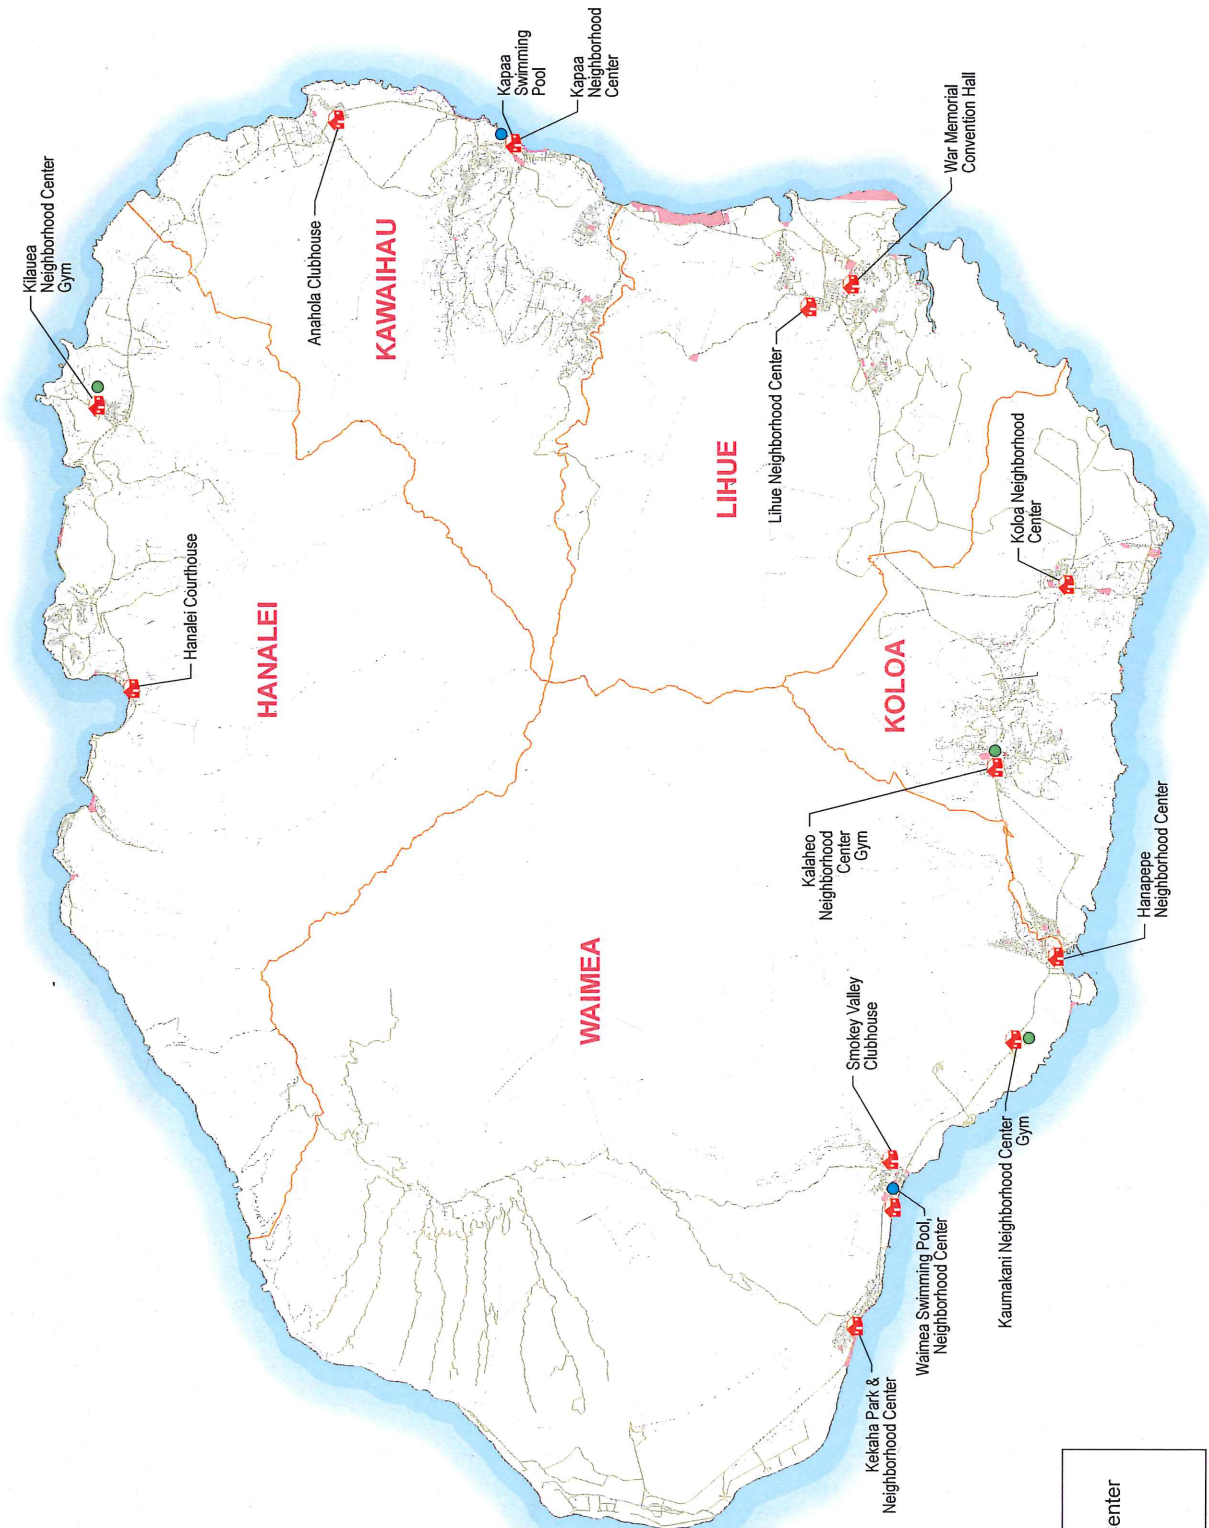

LEGEND

- Neighborhood Center (Red house icon)
- Gymnasium (Green circle icon)
- Pool (Blue circle icon)

NEIGHBORHOOD CENTERS, OTHER RECREATION FACILITIES

Kauai Parks & Recreation Master Plan • County of Kauai Department of Parks & Recreation • 2013