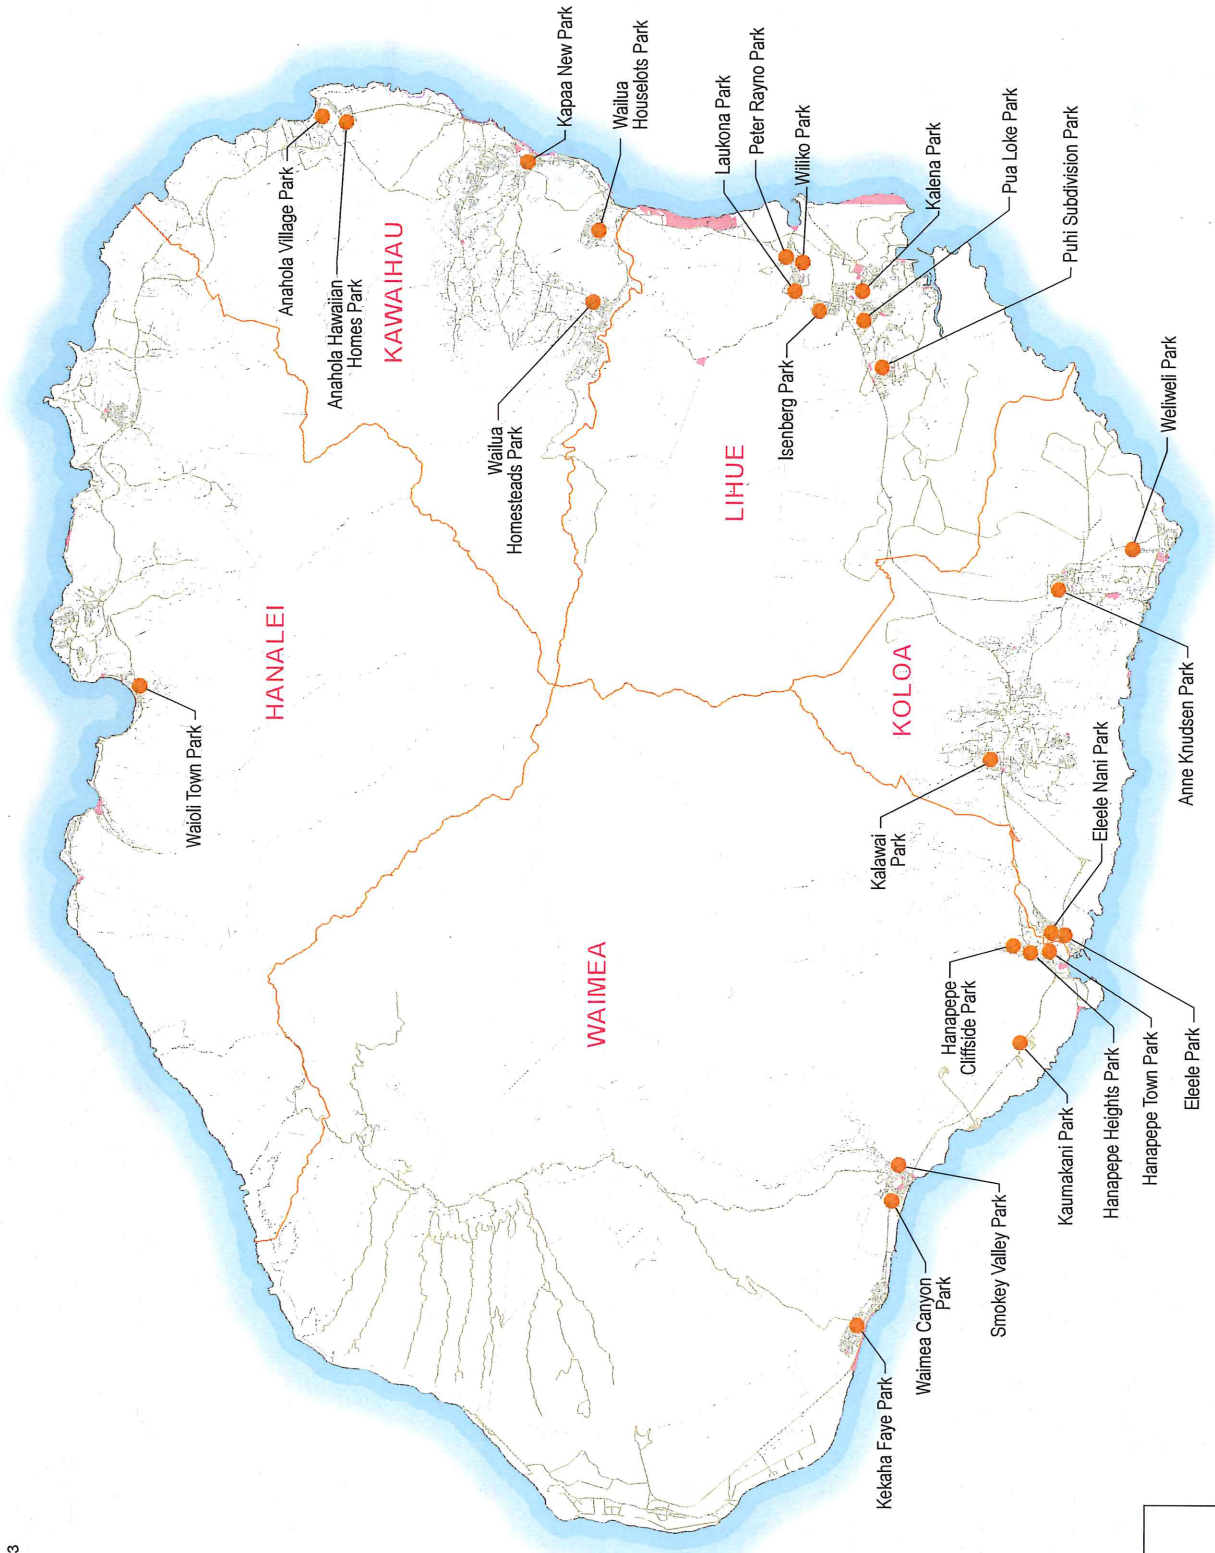

LEGEND

- Basketball

0 2 4
MILES

BASKETBALL

Kauai Parks & Recreation Master Plan • County of Kauai Department of Parks & Recreation • 2013