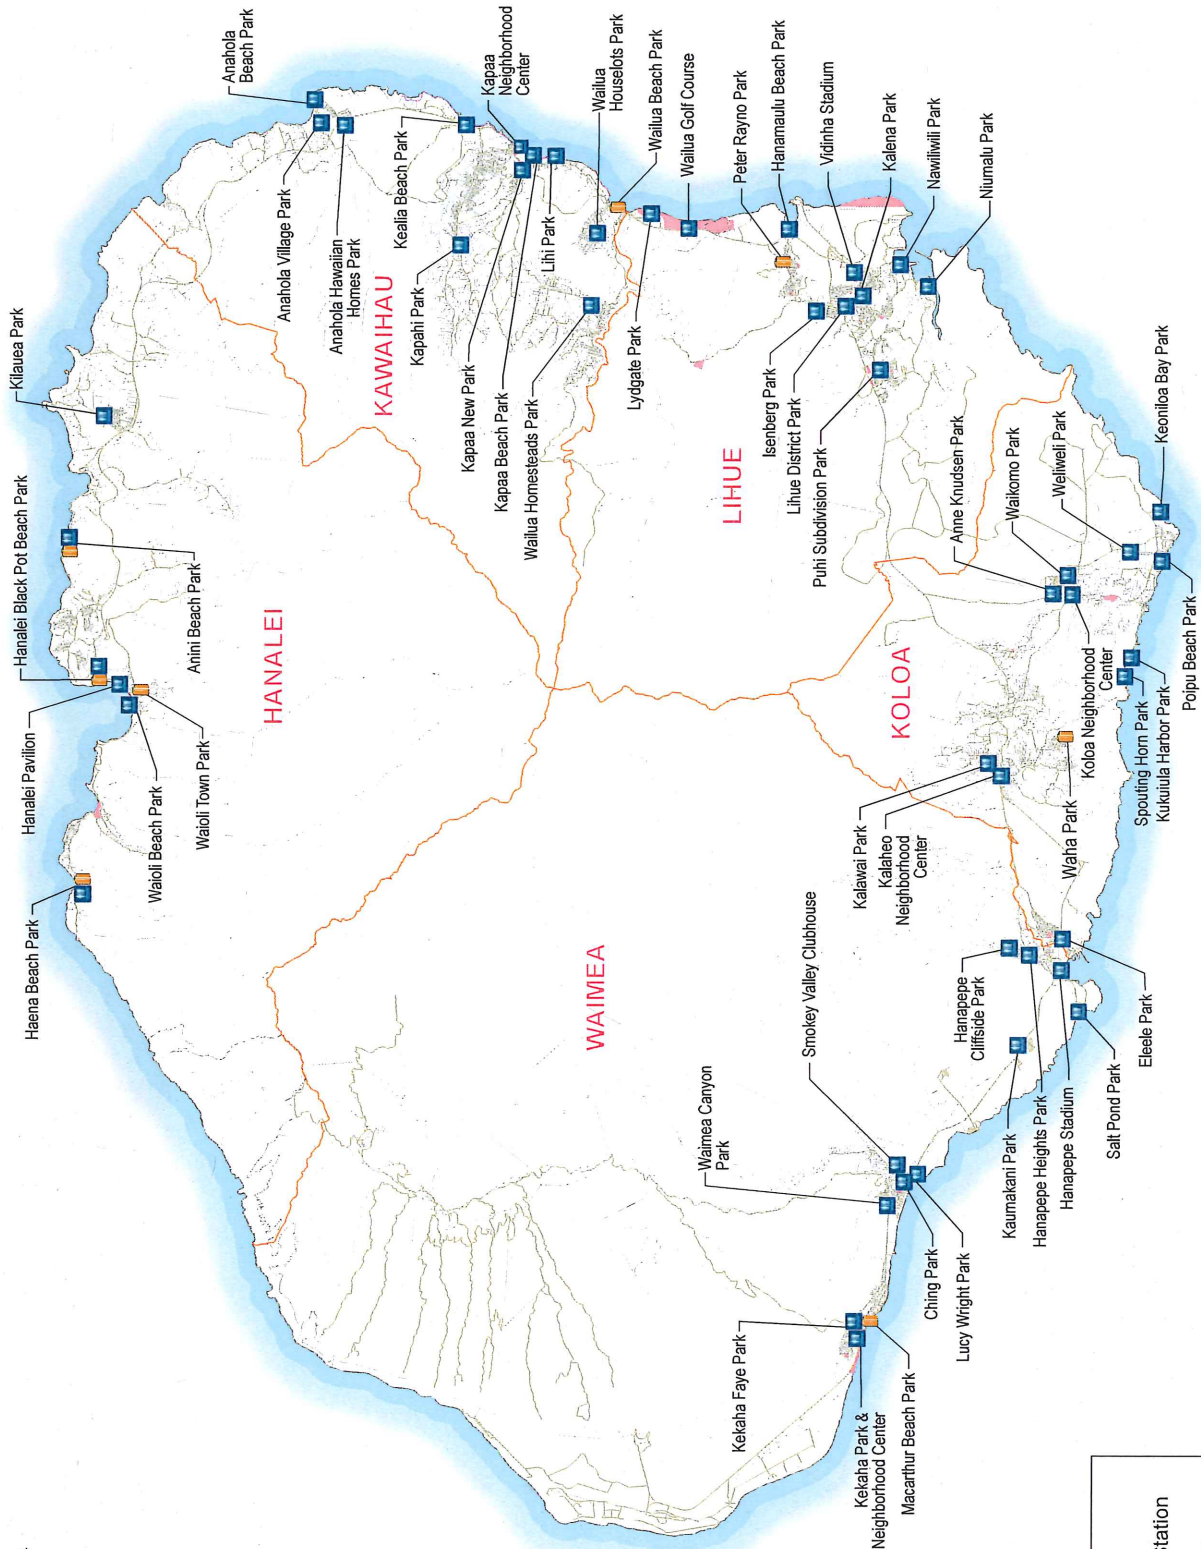

**LEGEND**

- Basketball

0 2 4  
MILES

**BASKETBALL**

Kauai Parks & Recreation Master Plan • County of Kauai Department of Parks & Recreation • 2013

**LEGEND**

- Campsites
- Lifeguard Stations

# B

**LEGEND**

- Comfort Station
- Port-a-Potty

0 2 4  
MILES

**COMFORT STATIONS/PORT-A-POTTIES**

Kauai | Parks & Recreation Master Plan • County of Kauai Department of Parks & Recreation • 2013