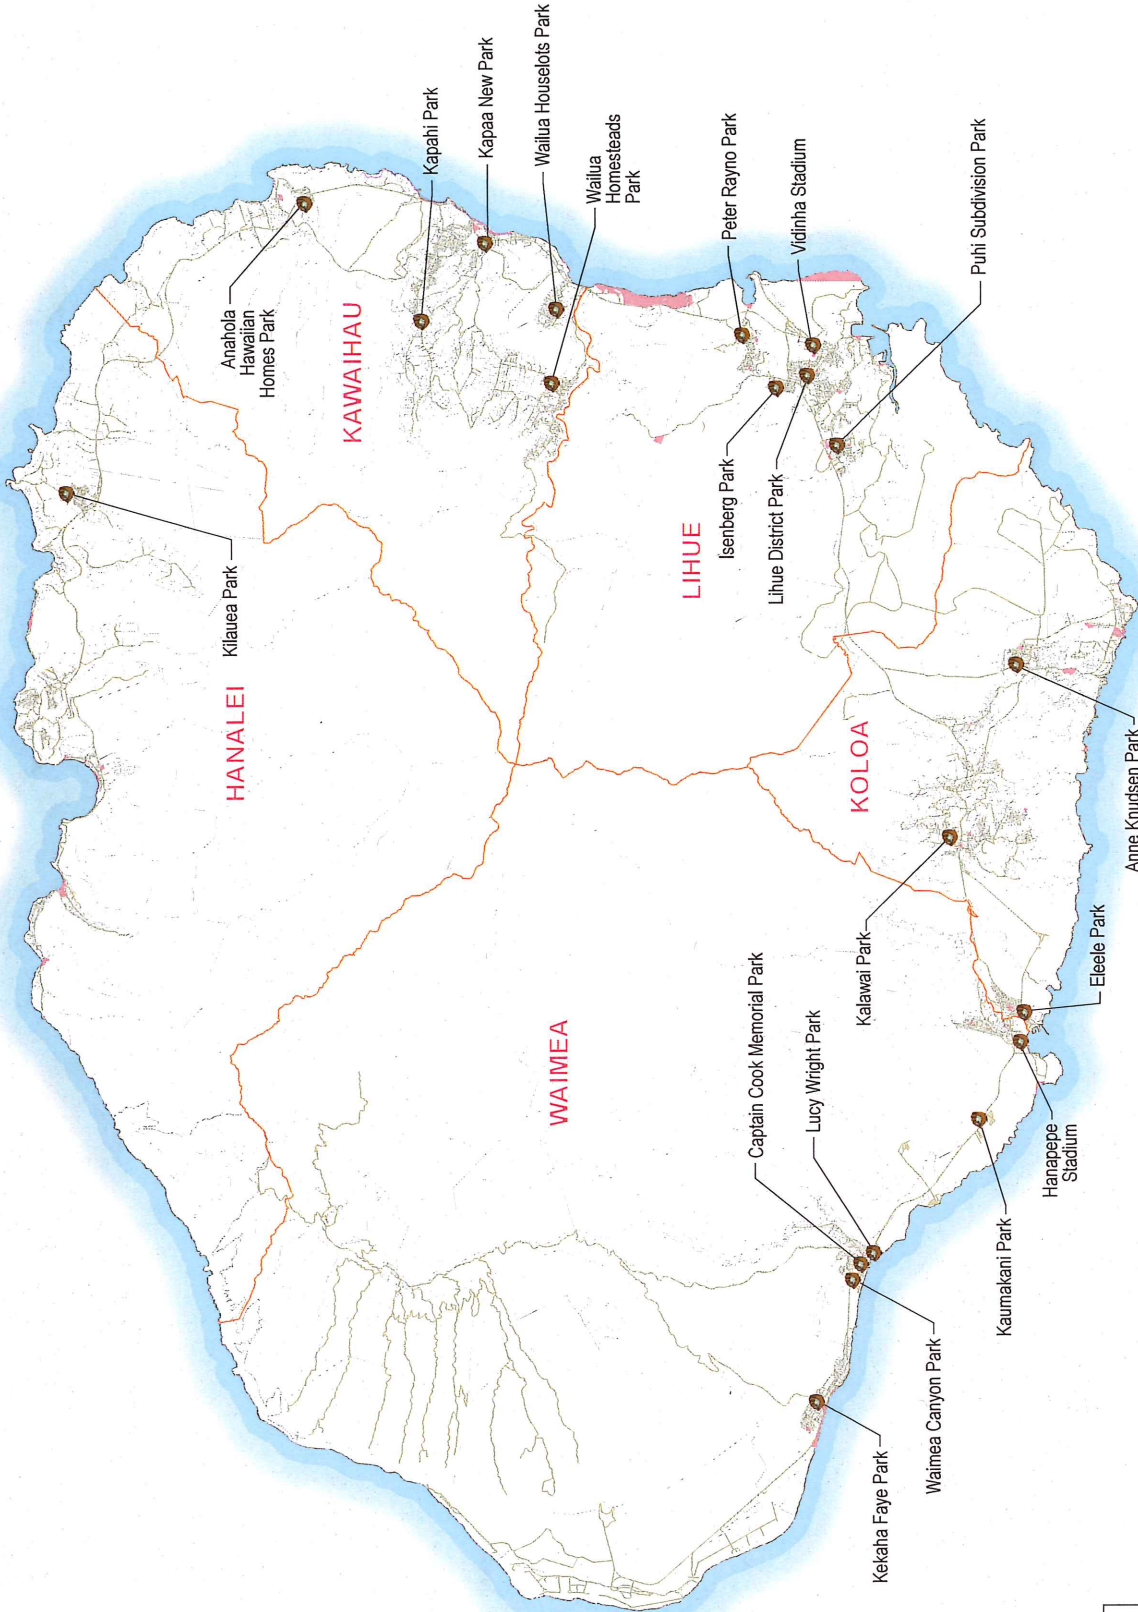

LEGEND
Ball Fields

BASEBALL/SOFTBALL
Kauai Parks & Recreation Master Plan • County of Kauai Department of Parks & Recreation • 2013