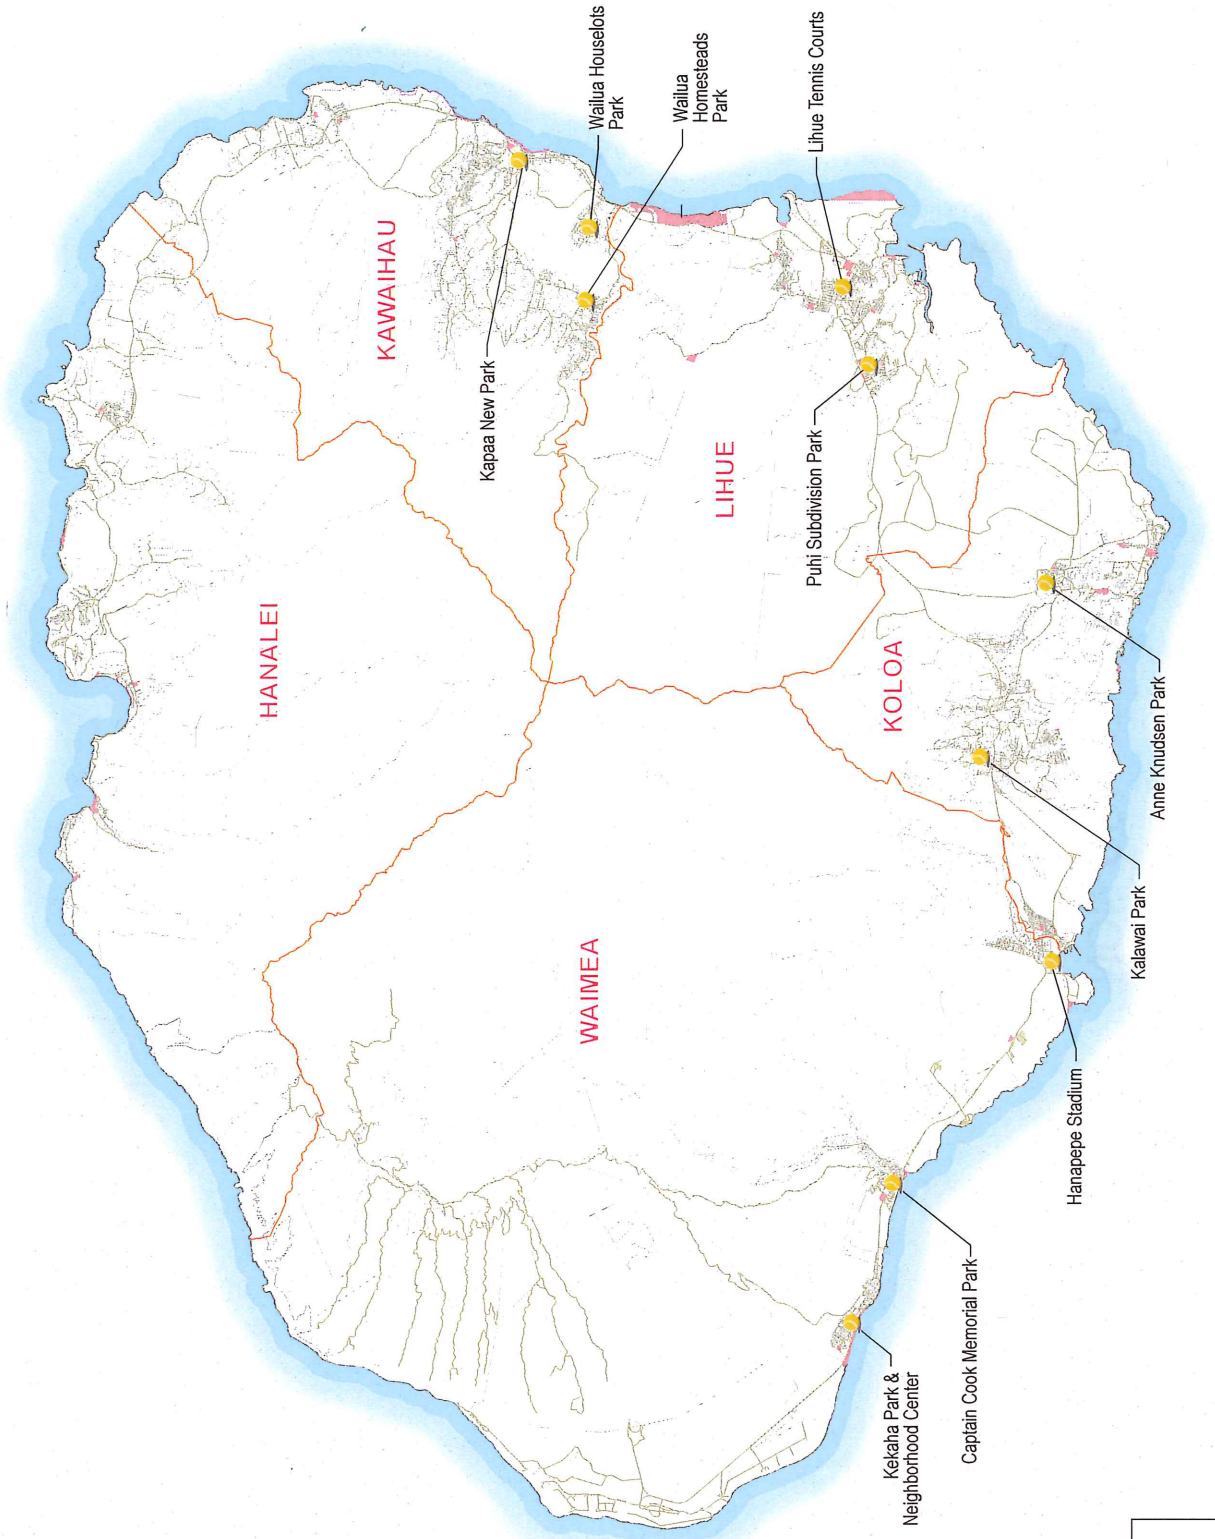

LEGEND
Tennis

N

0 2 4
MILES

TENNIS

Kauai Parks & Recreation Master Plan • County of Kauai Department of Parks & Recreation • 2013

B