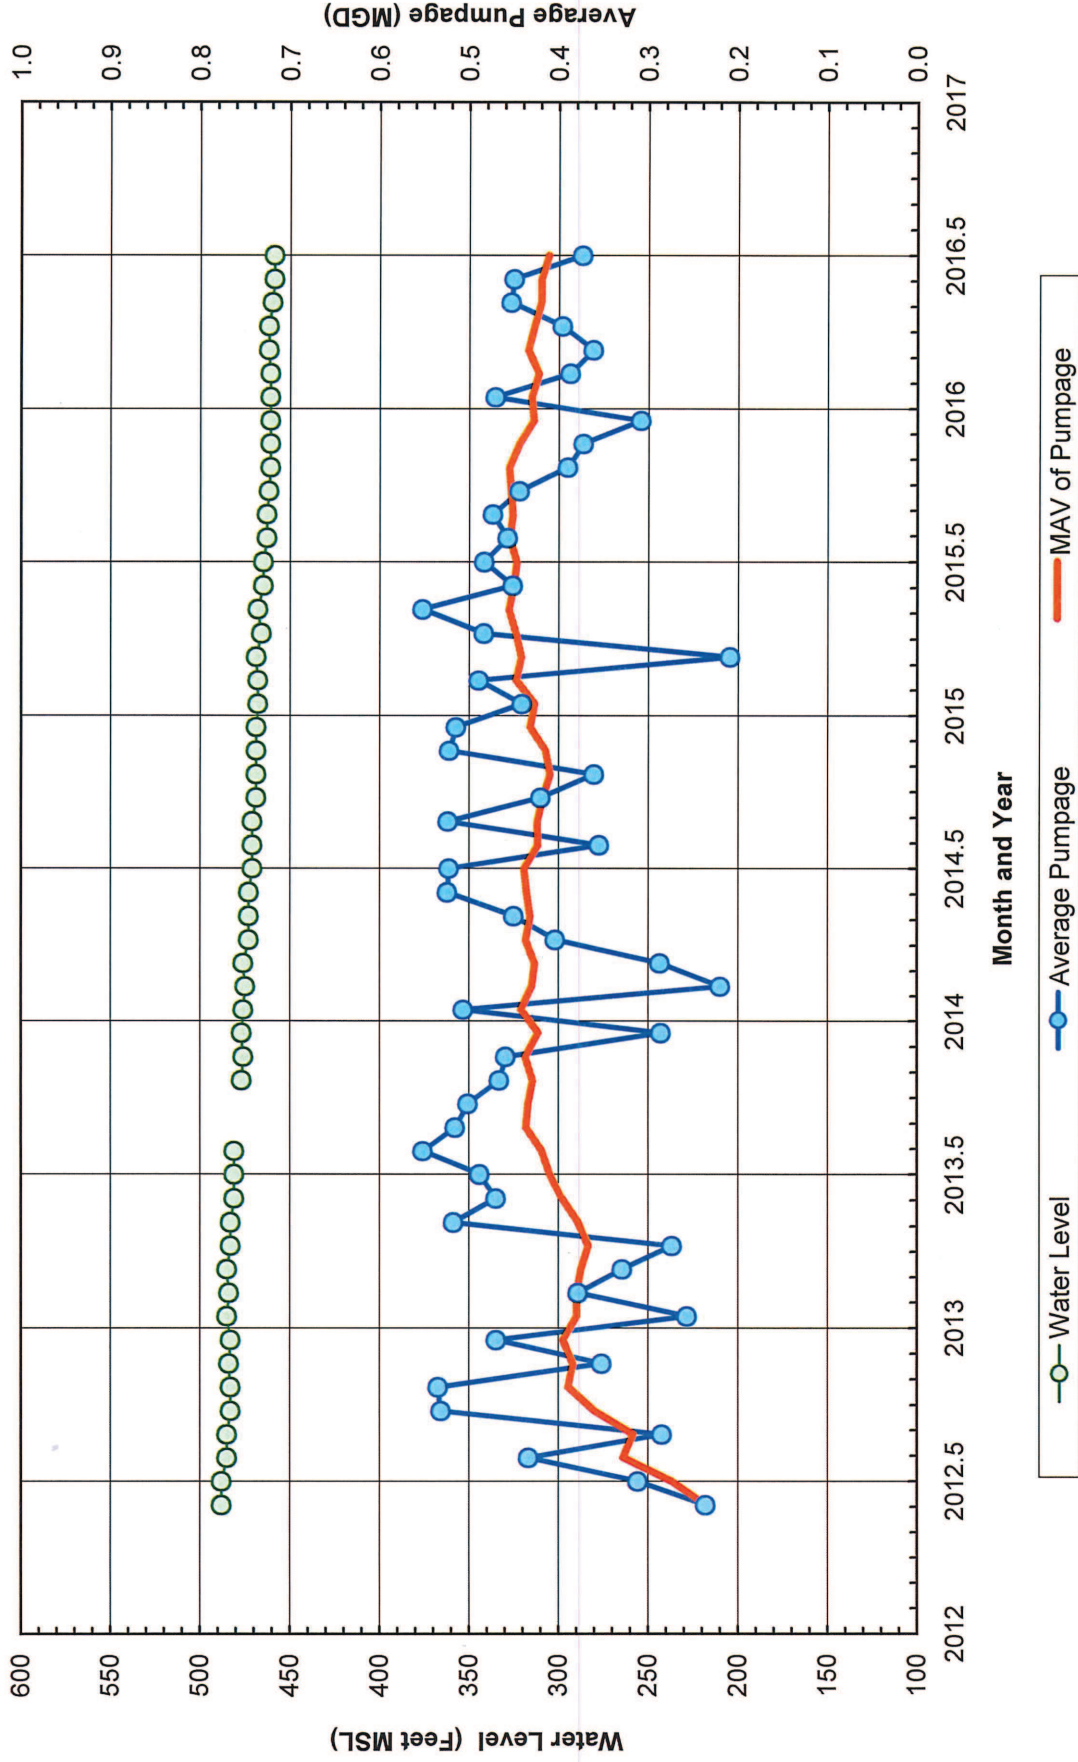

Water Level and Pumpage of Lanai Well 15 Since its Use Started in June 2012

Exhibit 43E

Chlorides and Pumpage of Lanai Well 15 Since its Use Started in June 2012