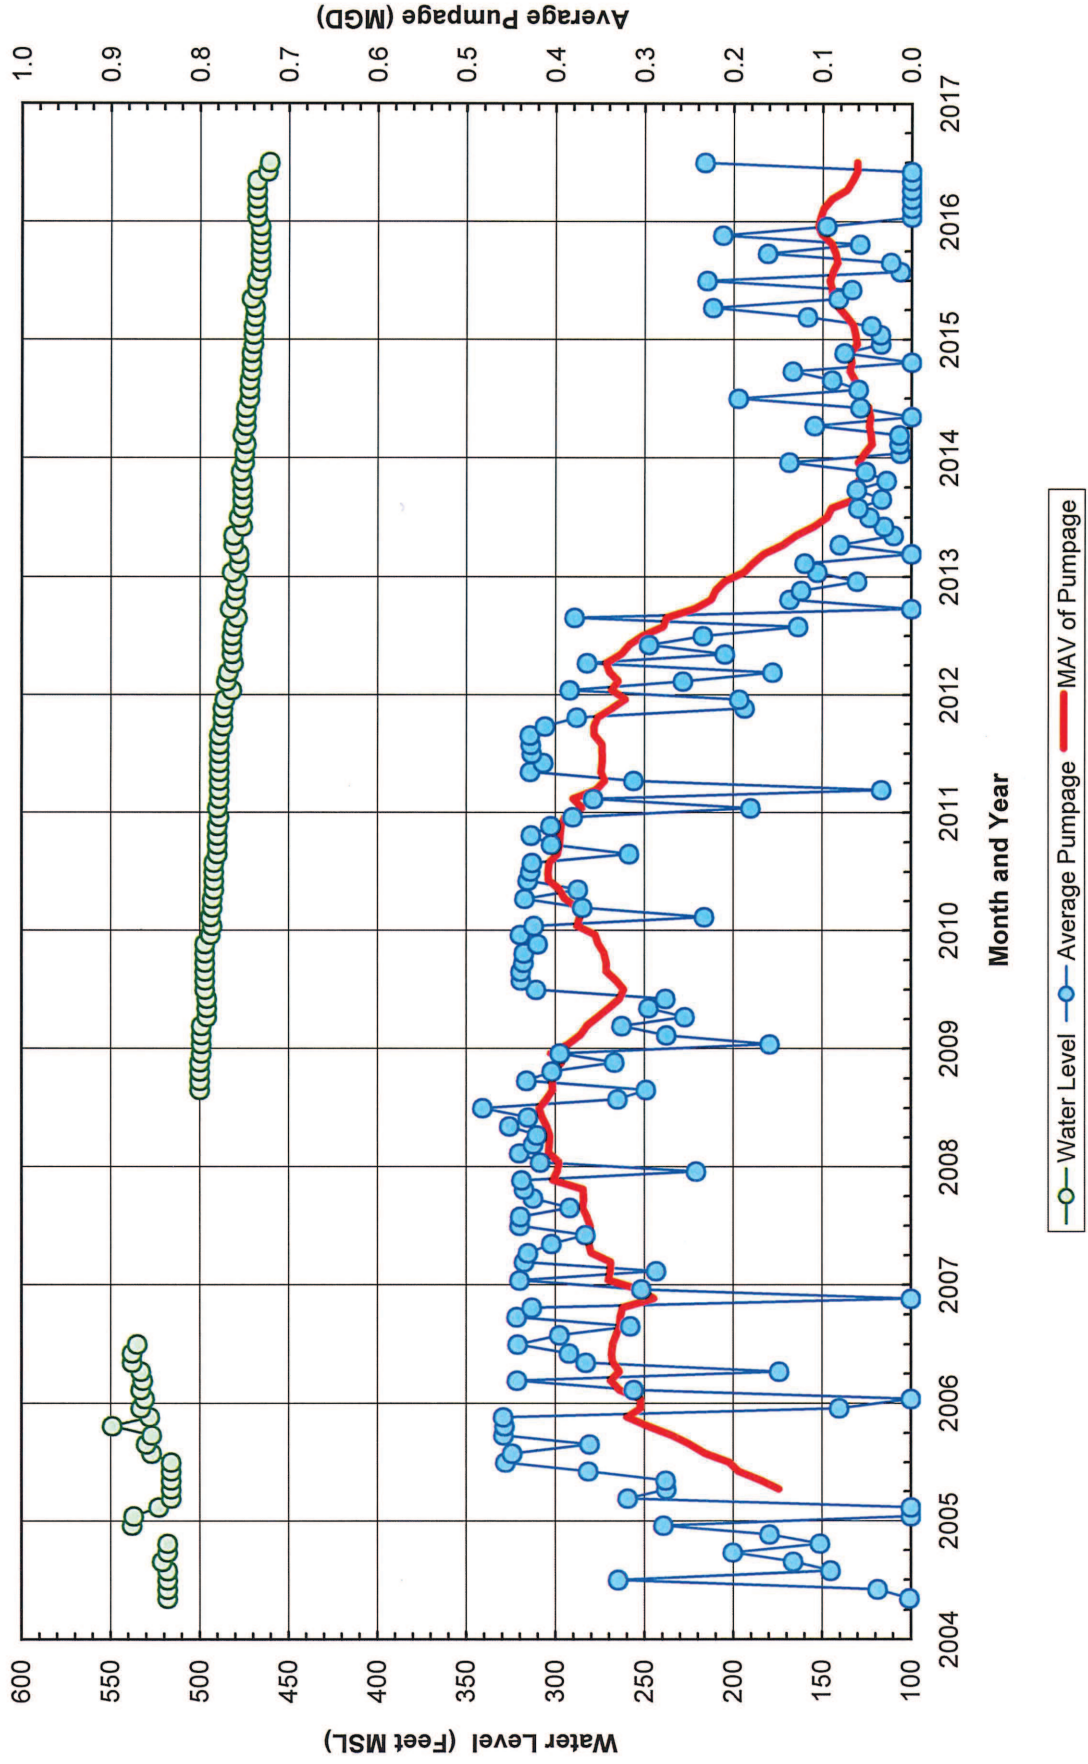

Water Level and Pumpage of Lanai Well 14 Since its Use Started in May 2004

Exhibit 43D

Chlorides and Pumpage of Lanai Well 14 Since its Use Started in May 2004