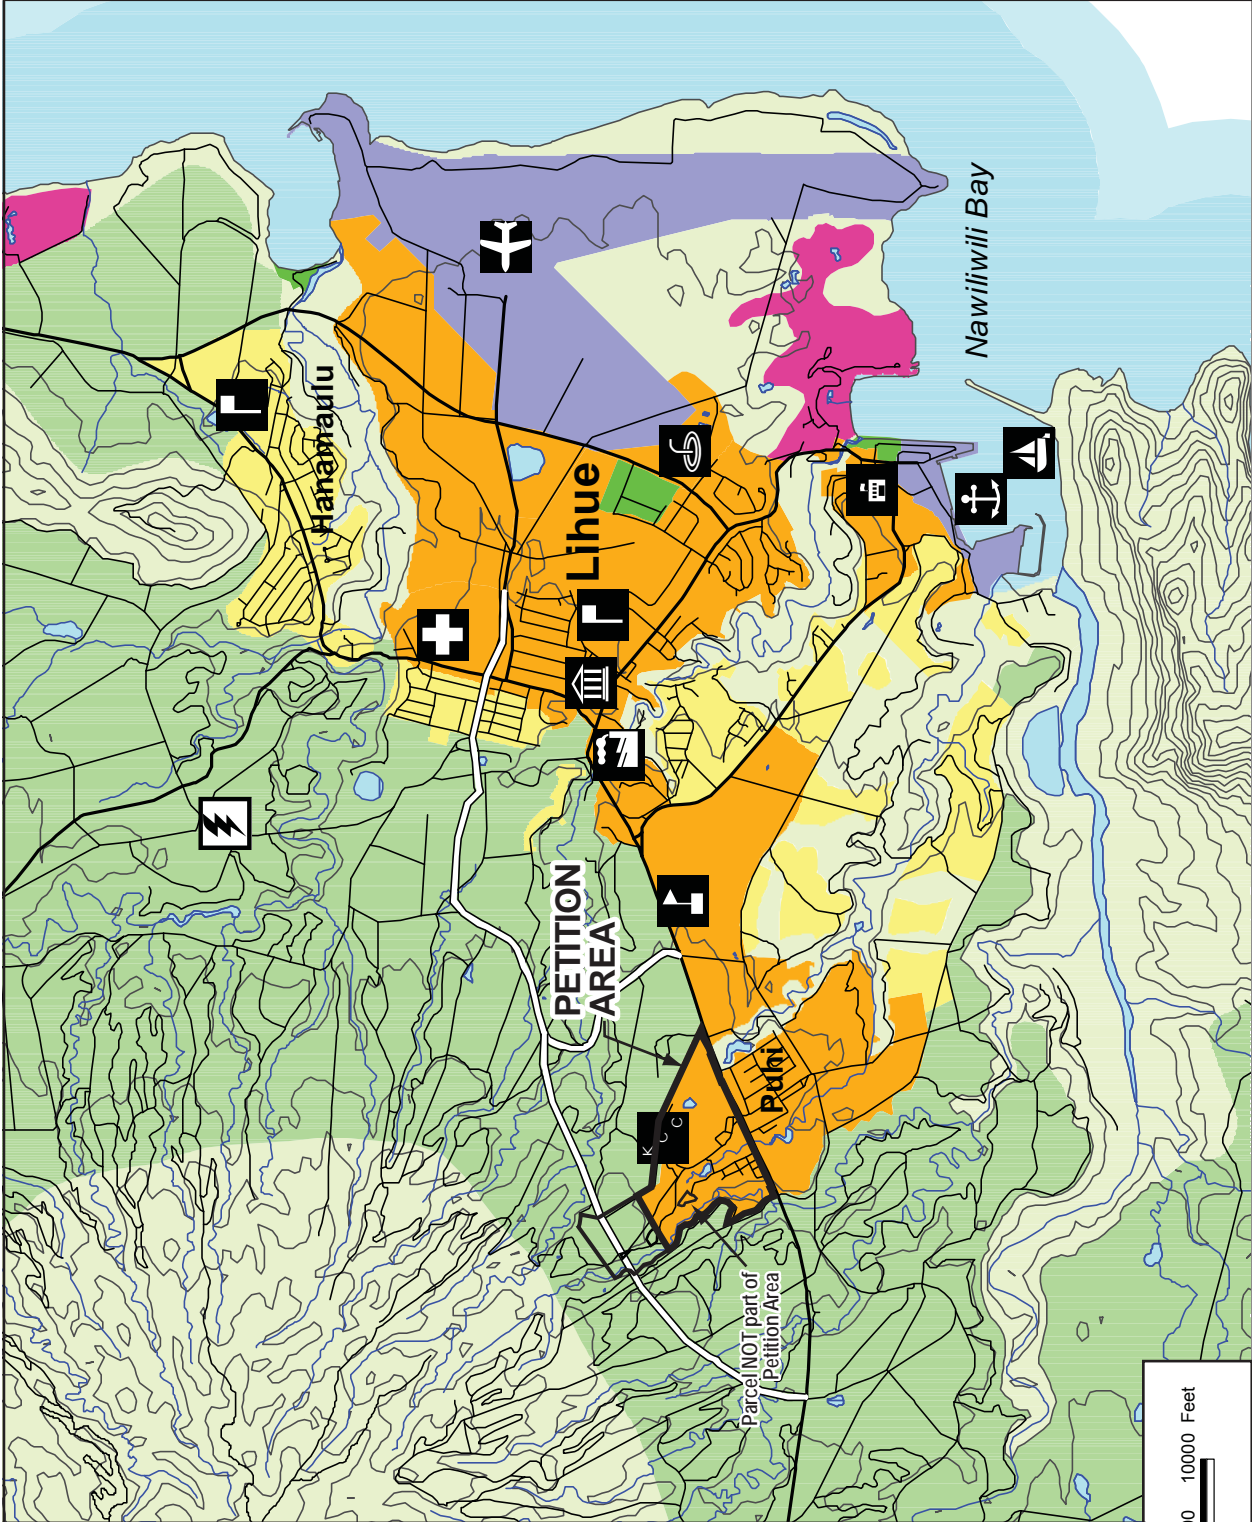

EXHIBIT 10

LEGEND

- Urban Center
- Resort
- Residential Community
- Agriculture
- Open
- Park
- Transportation
- Military
- Town Centers
- Major Roads
- Minor Roads
- Planned Roads*
- Airport
- Civic Center
- Commercial Harbor
- Community College
- Correctional Center
- Electric Power Plant
- Electric Power (future)
- Small Boat Harbor
- Elementary School
- Intermediate/Middle School
- High School
- Landfill
- Hospital
- Sugar Mill
- Wastewater Treatment Plant

Source: County of Kauai, General Plan

WILSON OKAMOTO CORPORATION
ENGINEERS • PLANNERS

KAUAI GENERAL PLAN

LIHUE PLANNING DISTRICT LAND USE MAP

KAUAI COMMUNITY COLLEGE REDESIGNATION TO URBAN DISTRICT

EXHIBIT 10