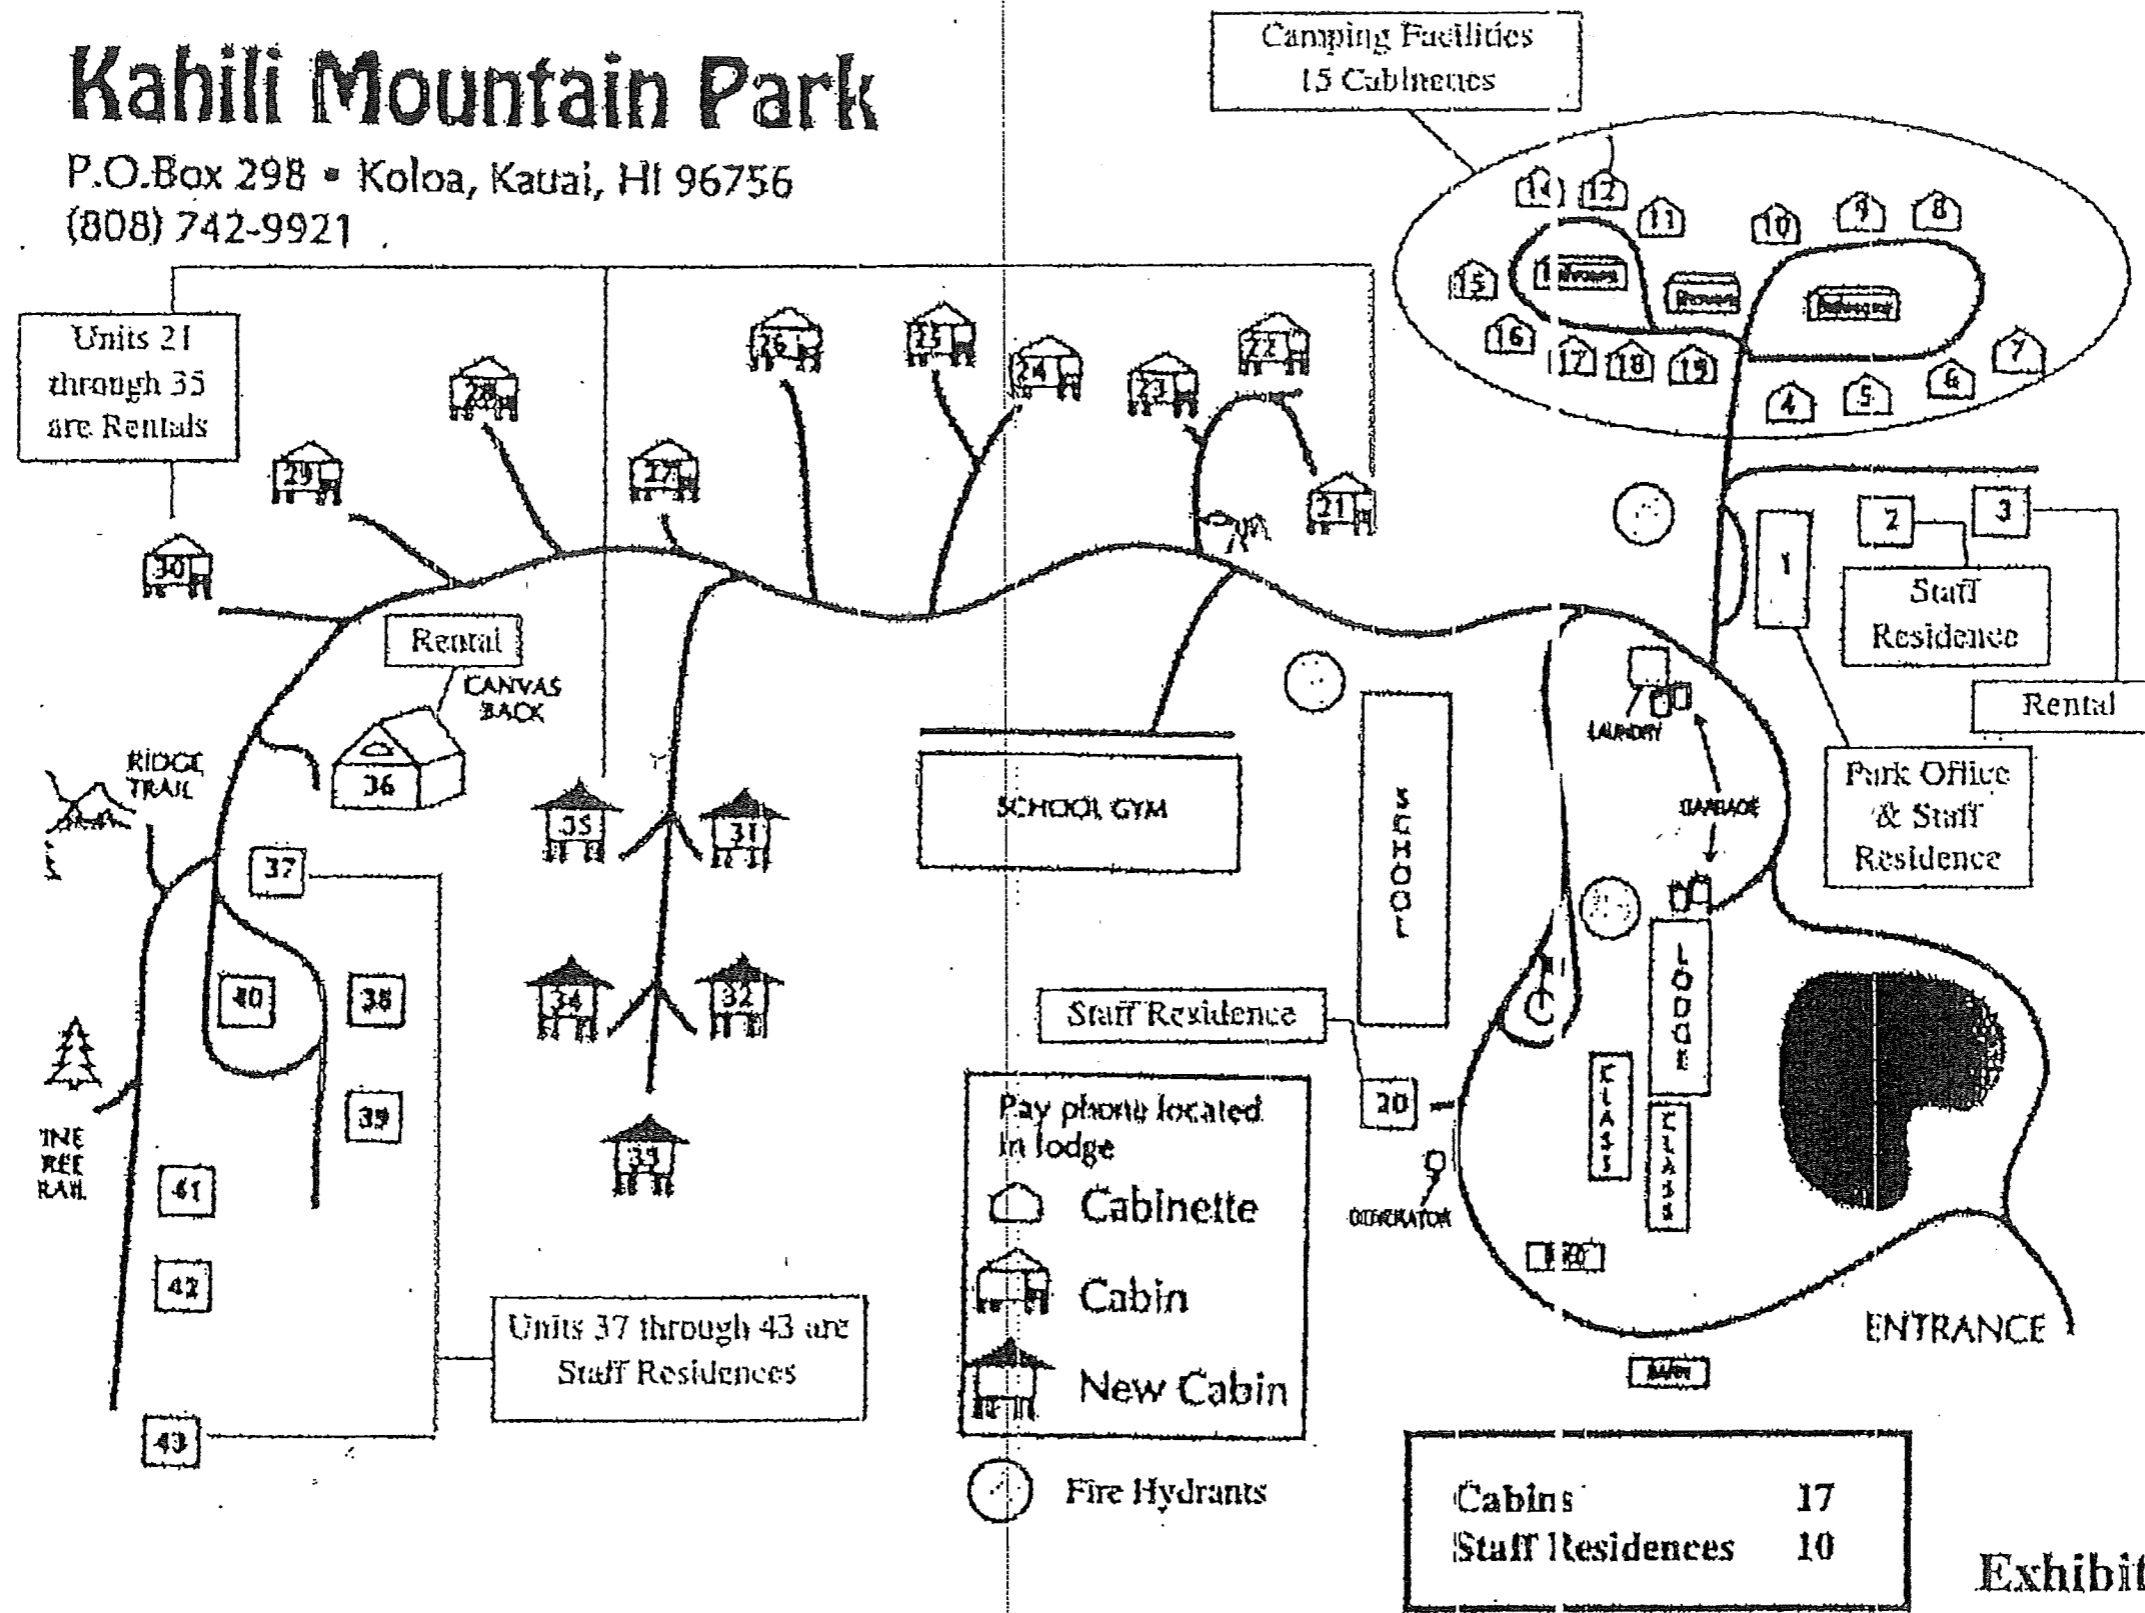

Kahili Mountain Park

P.O.Box 298 • Koloa, Kauai, HI 96756
(808) 742-9921

RECEIVED
DEC 10 2014
STATE OF HAWAII
LAND USE COMMISSION

ORIGINAL

Exhibit 7

Site Schematic