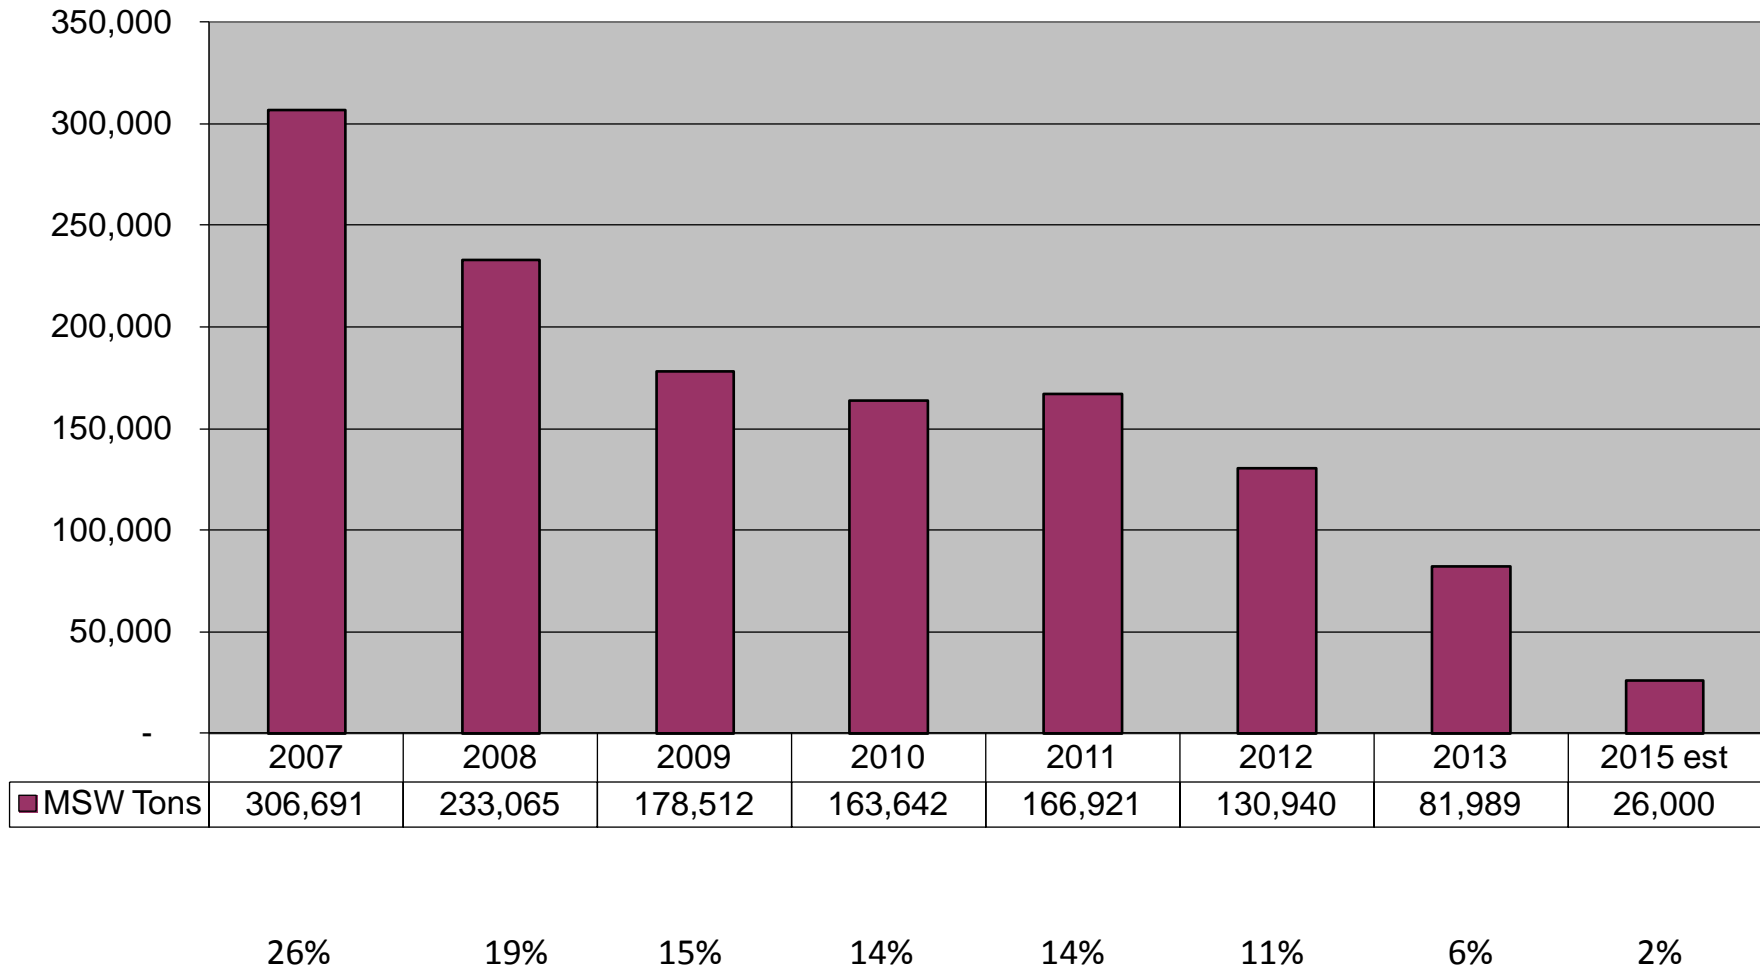

MSW Received at WGSL Tons

Baseline of 1.2M tons Municipal Solid Waste (MSW)